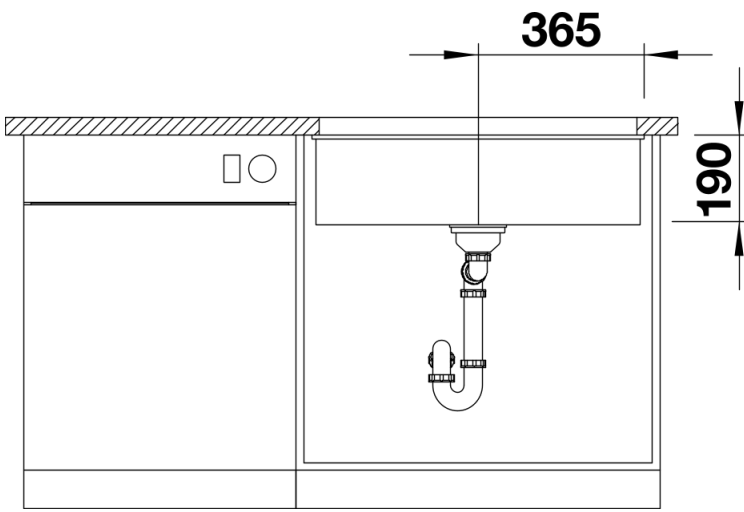

Product information sheet SUBLINE 700-U

Item no. 523443

Benefits

- Maximum bowl size provided by the very best in production and mounting technology
- Undermount bowl for solid surface worktops
- Timelessly elegant, contoured bowl design
- Entire system for a wide variety of plans featuring large and small bowls
- Elegant and hygienic: the covered C-overflow and InFino strainer system

Colours

SILGRANIT rock grey

Available colours:

- anthracite
- rock grey
- pearl grey
- white
- jasmine
- tartufo
- alumetallic
- coffee
- black

Planning information

- Cut out size: 700 x 400 x R10
Cut out information supplied with bowls.
Cut out CNC files also available on www.blanco.co.uk for download.

Scope of supply

Waste fitting with space-saving pipe, 3 ½" InFino basket strainer

Details

Top view

Cut-out

Front view

Side view