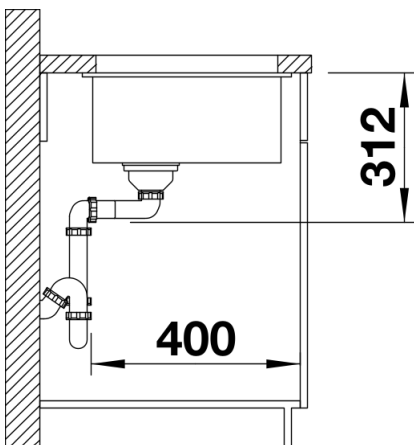

Colours

SILGRANIT rock grey

Available colours:

- anthracite
- rock grey
- pearl grey
- white
- jasmine
- tartufo
- alumetallic
- coffee
- black

Planning information

- Cut out size: 700 x 400 x R10
Cut out information supplied with bowls.
Cut out CNC files also available on www.blanco.co.uk for download.

Scope of supply

Waste fitting with space-saving pipe, 3 ½" InFino basket strainer

Details

Top view

Cut-out

Front view

Side view