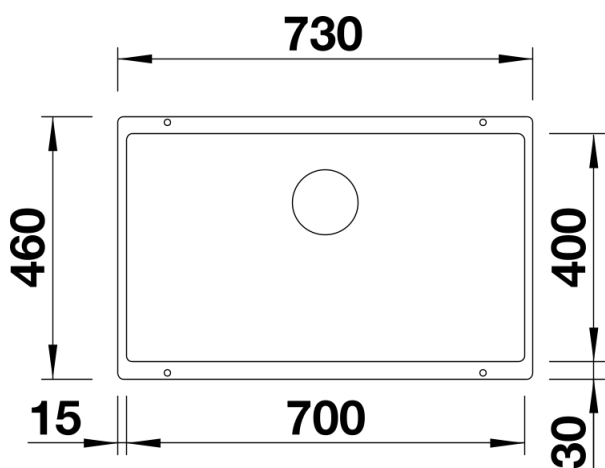

Product information sheet SUBLINE 700-U

Item no. 523443

Benefits

- Maximum bowl size provided by the very best in production and mounting technology
- Undermount bowl for solid surface worktops
- Timelessly elegant, contoured bowl design
- Entire system for a wide variety of plans featuring large and small bowls
- Elegant and hygienic: the covered C-overflow and InFino strainer system

Colours

SILGRANIT rock grey

Available colours:

- anthracite
- rock grey
- pearl grey
- white
- jasmine
- tartufo
- alumetallic
- coffee
- black

Planning information

- Cut out size: 700 x 400 x R10
Cut out information supplied with bowls.
Cut out CNC files also available on www.blanco.co.uk for download.

Scope of supply

Waste fitting with space-saving pipe, 3 ½" InFino basket strainer

Details

Top view

Cut-out

Front view

Side view