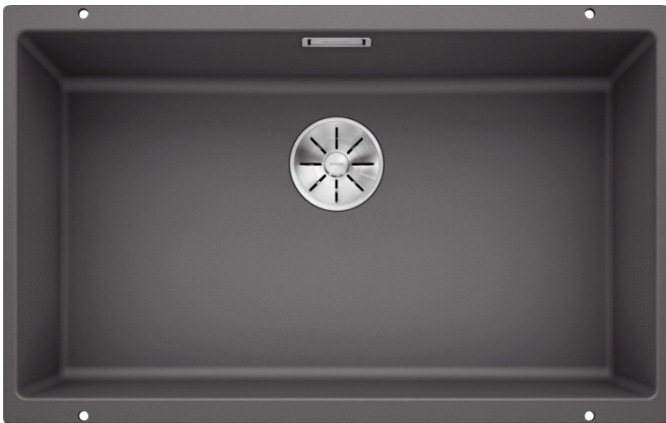

Product information sheet SUBLINE 700-U

Item no. 523443

Benefits

- Maximum bowl size provided by the very best in production and mounting technology
- Undermount bowl for solid surface worktops
- Timelessly elegant, contoured bowl design
- Entire system for a wide variety of plans featuring large and small bowls
- Elegant and hygienic: the covered C-overflow and InFino strainer system

Colours

SILGRANIT rock grey

Available colours:

- anthracite
- rock grey
- pearl grey
- white
- jasmine
- tartufo
- alumetallic
- coffee
- black

Planning information

- Cut out size: 700 x 400 x R10
Cut out information supplied with bowls.
Cut out CNC files also available on www.blanco.co.uk for download.

Scope of supply

Waste fitting with space-saving pipe, 3 ½" InFino basket strainer

Details

Top view

Cut-out

Front view

Side view