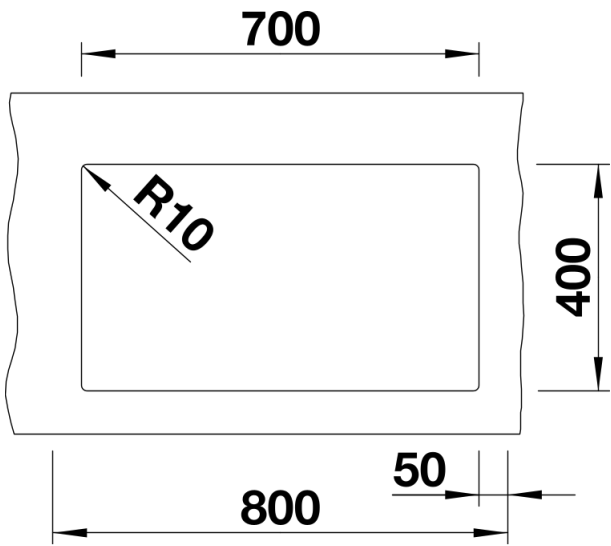

Product information sheet SUBLINE 700-U

Item no. 523443

Benefits

- Maximum bowl size provided by the very best in production and mounting technology
- Undermount bowl for solid surface worktops
- Timelessly elegant, contoured bowl design
- Entire system for a wide variety of plans featuring large and small bowls
- Elegant and hygienic: the covered C-overflow and InFino strainer system

Colours

SILGRANIT rock grey

Available colours:

- anthracite
- rock grey
- pearl grey
- white
- jasmine
- tartufo
- alumetallic
- coffee
- black

Planning information

- Cut out size: 700 x 400 x R10
Cut out information supplied with bowls.
Cut out CNC files also available on www.blanco.co.uk for download.

Scope of supply

Waste fitting with space-saving pipe, 3 ½" InFino basket strainer

Details

Top view

Cut-out

Front view

Side view