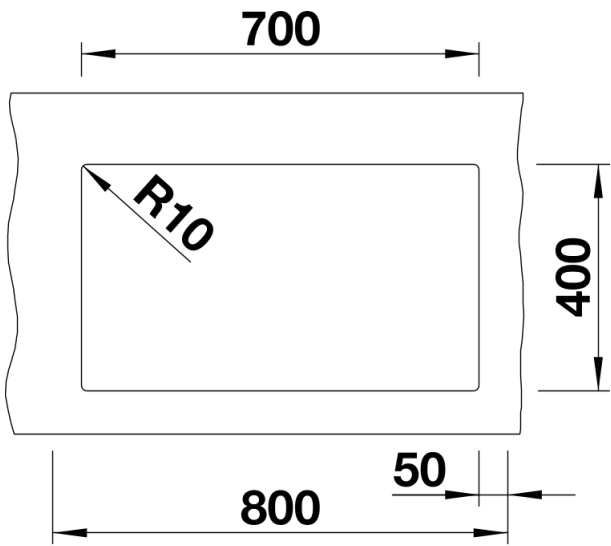

Product information sheet SUBLINE 700-U

Item no. 523446

Benefits

- Maximum bowl size provided by the very best in production and mounting technology
- Undermount bowl for solid surface worktops
- Timelessly elegant, contoured bowl design
- Entire system for a wide variety of plans featuring large and small bowls
- Elegant and hygienic: the covered C-overflow and InFino strainer system

Colours

SILGRANIT white

Available colours:

- anthracite
- rock grey
- pearl grey
- white
- jasmine
- tartufo
- alumetallic
- coffee
- black

Planning information

- Cut out size: 700 x 400 x R10
Cut out information supplied with bowls.
Cut out CNC files also available on www.blanco.co.uk for download.

Scope of supply

Waste fitting with space-saving pipe, 3 ½" InFino basket strainer

Details

Top view

Cut-out

Front view

Side view