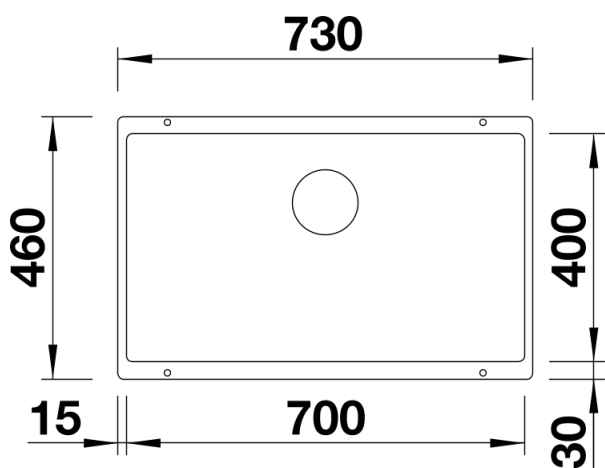

Product information sheet SUBLINE 700-U

Item no. 523446

Benefits

- Maximum bowl size provided by the very best in production and mounting technology
- Undermount bowl for solid surface worktops
- Timelessly elegant, contoured bowl design
- Entire system for a wide variety of plans featuring large and small bowls
- Elegant and hygienic: the covered C-overflow and InFino strainer system

Colours

SILGRANIT white

Available colours:

- anthracite
- rock grey
- pearl grey
- white
- jasmine
- tartufo
- alumetallic
- coffee
- black

Planning information

- Cut out size: 700 x 400 x R10
Cut out information supplied with bowls.
Cut out CNC files also available on www.blanco.co.uk for download.

Scope of supply

Waste fitting with space-saving pipe, 3 ½" InFino basket strainer

Details

Top view

Cut-out

Front view

Side view