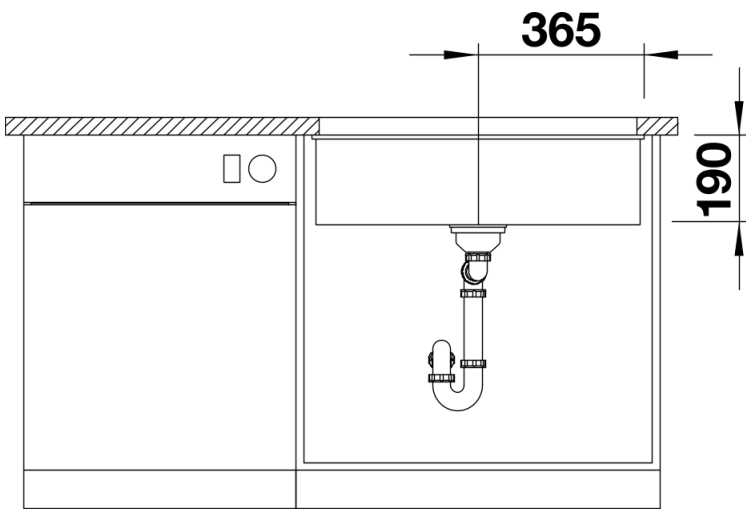

Product information sheet SUBLINE 700-U

Item no. 523446

Benefits

- Maximum bowl size provided by the very best in production and mounting technology
- Undermount bowl for solid surface worktops
- Timelessly elegant, contoured bowl design
- Entire system for a wide variety of plans featuring large and small bowls
- Elegant and hygienic: the covered C-overflow and InFino strainer system

Colours

SILGRANIT white

Available colours:

- anthracite
- rock grey
- pearl grey
- white
- jasmine
- tartufo
- alumetallic
- coffee
- black

Planning information

- Cut out size: 700 x 400 x R10
Cut out information supplied with bowls.
Cut out CNC files also available on www.blanco.co.uk for download.

Scope of supply

Waste fitting with space-saving pipe, 3 ½" InFino basket strainer

Details

Top view

Cut-out

Front view

Side view