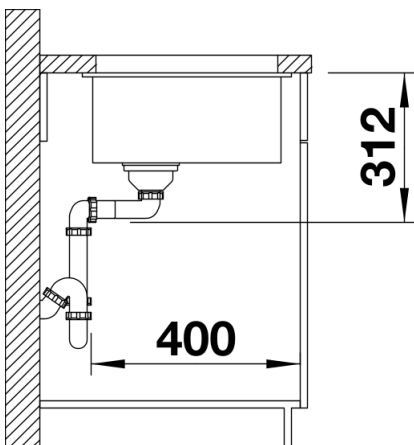

Colours

SILGRANIT white

Available colours:

- anthracite
- rock grey
- pearl grey
- white
- jasmine
- tartufo
- alumetallic
- coffee
- black

Planning information

- Cut out size: 700 x 400 x R10
Cut out information supplied with bowls.
Cut out CNC files also available on www.blanco.co.uk for download.

Scope of supply

Waste fitting with space-saving pipe, 3 ½" InFino basket strainer

Details

Top view

Cut-out

Front view

Side view