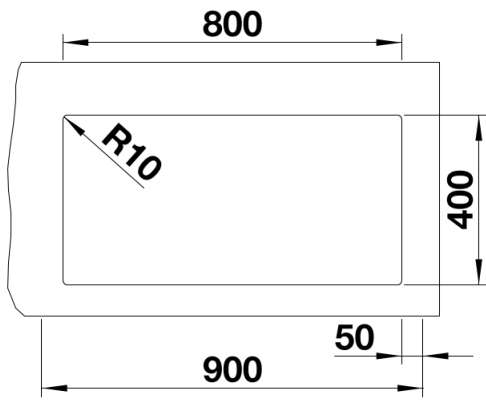

Colours

SILGRANIT alumetallic

Available colours:

anthracite
coffee
rock grey
alumetallic
pearl grey
white
jasmine
tartufo
black

Planning information

- Cut out size: 800 x 400 x R10
- Cut out information supplied with bowls.
- Cut out CNC files also available on www.blanco.co.uk for download.

Scope of supply

- Waste fitting with space-saving pipe
- 3 ½" InFino basket strainer

Details

Top view

Cut-out

Front view

Side view