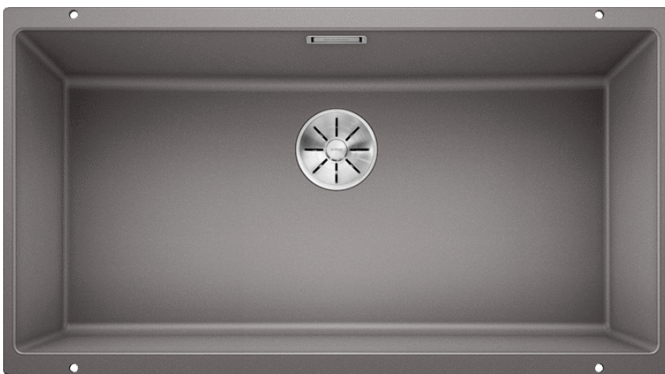

Product information sheet SUBLINE 800-U

Item no. 523143

Benefits

- Maximum bowl size provided by the very best in production and mounting technology
- Undermount bowl for solid surface worktops
- Timelessly elegant, contoured bowl design
- Entire system for a wide variety of plans featuring large and small bowls
- Elegant and hygienic: the covered C-overflow and InFino strainer system

Colours

SILGRANIT alumetallic

Available colours:

anthracite
coffee
rock grey
alumetallic
pearl grey
white
jasmine
tartufo
black

Planning information

- Cut out size: 800 x 400 x R10
- Cut out information supplied with bowls.
- Cut out CNC files also available on www.blanco.co.uk for download.

Scope of supply

- Waste fitting with space-saving pipe
- 3 ½" InFino basket strainer

Details

Top view

Cut-out

Front view

Side view