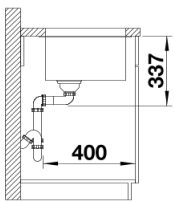

Colours

SILGRANIT alumetallic

Available colours:

anthracite
coffee
rock grey
alumetallic
pearl grey
white
jasmine
tartufo
black

Planning information

- Cut out size: 800 x 400 x R10
- Cut out information supplied with bowls.
- Cut out CNC files also available on www.blanco.co.uk for download.

Scope of supply

- Waste fitting with space-saving pipe
- 3 ½" InFino basket strainer

Details

Top view

Cut-out

Front view

Side view