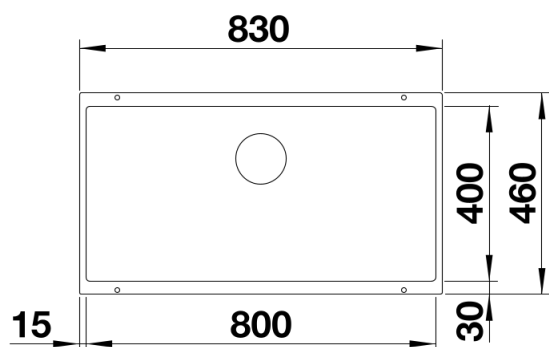

Product information sheet SUBLINE 800-U

Item no. 523143

Benefits

- Maximum bowl size provided by the very best in production and mounting technology
- Undermount bowl for solid surface worktops
- Timelessly elegant, contoured bowl design
- Entire system for a wide variety of plans featuring large and small bowls
- Elegant and hygienic: the covered C-overflow and InFino strainer system

Colours

SILGRANIT alumetallic

Available colours:

anthracite
coffee
rock grey
alumetallic
pearl grey
white
jasmine
tartufo
black

Planning information

- Cut out size: 800 x 400 x R10
- Cut out information supplied with bowls.
- Cut out CNC files also available on www.blanco.co.uk for download.

Scope of supply

- Waste fitting with space-saving pipe
- 3 ½" InFino basket strainer

Details

Top view

Cut-out

Front view

Side view