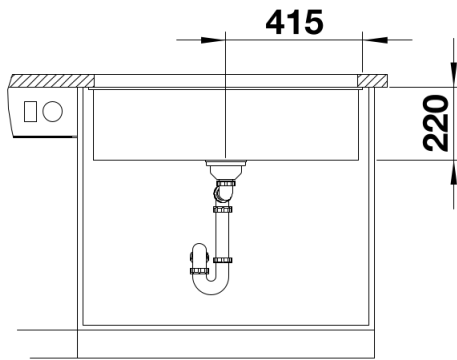

Colours

SILGRANIT alumetallic

Available colours:

anthracite
coffee
rock grey
alumetallic
pearl grey
white
jasmine
tartufo
black

Planning information

- Cut out size: 800 x 400 x R10
- Cut out information supplied with bowls.
- Cut out CNC files also available on www.blanco.co.uk for download.

Scope of supply

- Waste fitting with space-saving pipe
- 3 ½" InFino basket strainer

Details

Top view

Cut-out

Front view

Side view