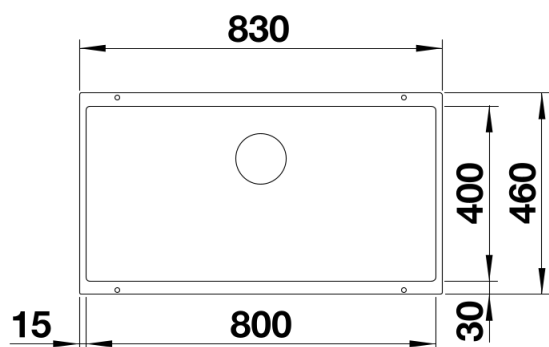

Product information sheet SUBLINE 800-U

Item no. 523141

Benefits

- Maximum bowl size provided by the very best in production and mounting technology
- Undermount bowl for solid surface worktops
- Timelessly elegant, contoured bowl design
- Entire system for a wide variety of plans featuring large and small bowls
- Elegant and hygienic: the covered C-overflow and InFino strainer system

Colours

SILGRANIT anthracite

Available colours:

anthracite
coffee
rock grey
alumetallic
pearl grey
white
jasmine
tartufo
black

Planning information

- Cut out size: 800 x 400 x R10
- Cut out information supplied with bowls.
- Cut out CNC files also available on www.blanco.co.uk for download.

Scope of supply

- Waste fitting with space-saving pipe
- 3 ½" InFino basket strainer

Details

Top view

Cut-out

Front view

Side view