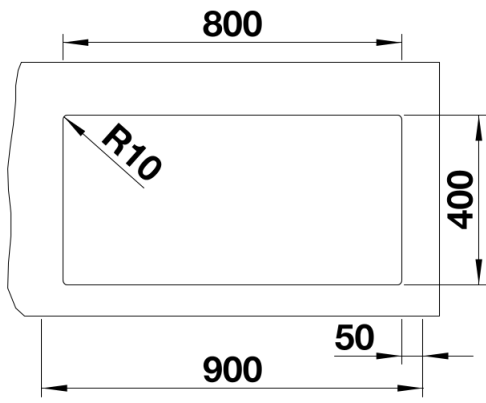

Colours

SILGRANIT anthracite

Available colours:

anthracite
coffee
rock grey
alumetallic
pearl grey
white
jasmine
tartufo
black

Planning information

- Cut out size: 800 x 400 x R10
- Cut out information supplied with bowls.
- Cut out CNC files also available on www.blanco.co.uk for download.

Scope of supply

- Waste fitting with space-saving pipe
- 3 ½" InFino basket strainer

Details

Top view

Cut-out

Front view

Side view