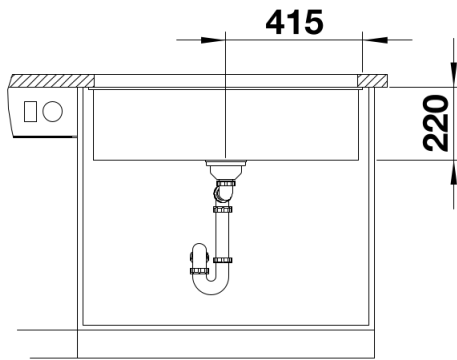

Colours

SILGRANIT anthracite

Available colours:

anthracite
coffee
rock grey
alumetallic
pearl grey
white
jasmine
tartufo
black

Planning information

- Cut out size: 800 x 400 x R10
- Cut out information supplied with bowls.
- Cut out CNC files also available on www.blanco.co.uk for download.

Scope of supply

- Waste fitting with space-saving pipe
- 3 ½" InFino basket strainer

Details

Top view

Cut-out

Front view

Side view