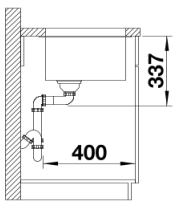

Colours

SILGRANIT anthracite

Available colours:

anthracite
coffee
rock grey
alumetallic
pearl grey
white
jasmine
tartufo
black

Planning information

- Cut out size: 800 x 400 x R10
- Cut out information supplied with bowls.
- Cut out CNC files also available on www.blanco.co.uk for download.

Scope of supply

- Waste fitting with space-saving pipe
- 3 ½" InFino basket strainer

Details

Top view

Cut-out

Front view

Side view