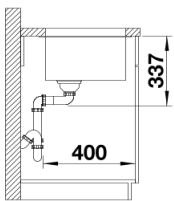

## Planning information

---

- Cut out size: 800 x 400 x R10  
- Cut out information supplied with bowls.  
- Cut out CNC files also available on [www.blanco.co.uk](http://www.blanco.co.uk) for download.

## Scope of supply

---

- Waste fitting with space-saving pipe
- 3 ½" InFino basket strainer

## Details

---

Top view

Cut-out

Front view

Side view