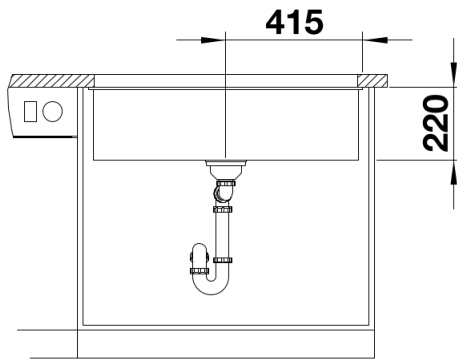

## Planning information

---

- Cut out size: 800 x 400 x R10  
- Cut out information supplied with bowls.  
- Cut out CNC files also available on [www.blanco.co.uk](http://www.blanco.co.uk) for download.

## Scope of supply

---

- Waste fitting with space-saving pipe
- 3 ½" InFino basket strainer

## Details

---

Top view

Cut-out

Front view

Side view