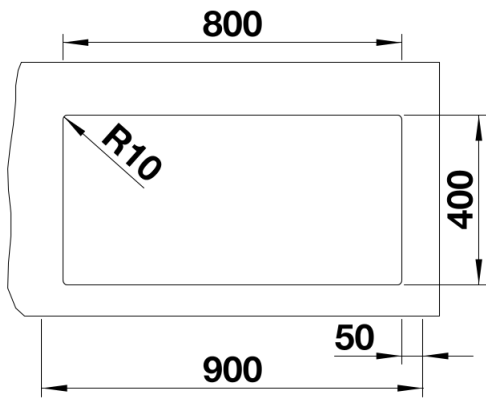

## Planning information

---

- Cut out size: 800 x 400 x R10  
- Cut out information supplied with bowls.  
- Cut out CNC files also available on [www.blanco.co.uk](http://www.blanco.co.uk) for download.

## Scope of supply

---

- Waste fitting with space-saving pipe
- 3 ½" InFino basket strainer

## Details

---

Top view

Cut-out

Front view

Side view