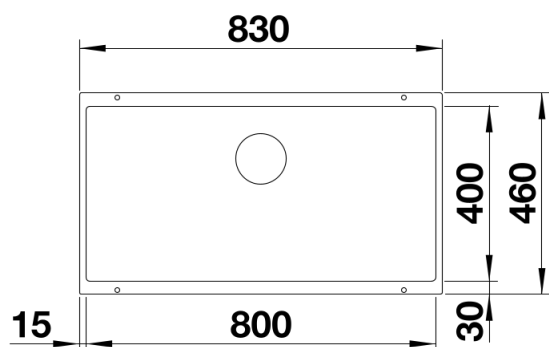

## Planning information

---

- Cut out size: 800 x 400 x R10  
- Cut out information supplied with bowls.  
- Cut out CNC files also available on [www.blanco.co.uk](http://www.blanco.co.uk) for download.

## Scope of supply

---

- Waste fitting with space-saving pipe
- 3 ½" InFino basket strainer

## Details

---

Top view

Cut-out

Front view

Side view