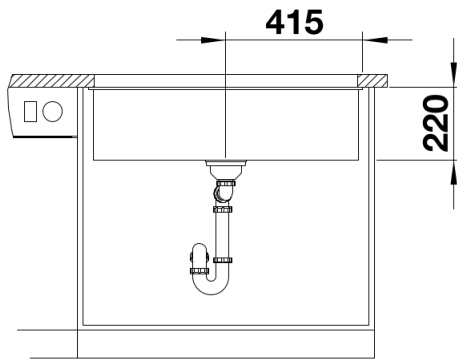

Colours

SILGRANIT coffee

Available colours:

anthracite
coffee
rock grey
alumetallic
pearl grey
white
jasmine
tartufo
black

Planning information

- Cut out size: 800 x 400 x R10
- Cut out information supplied with bowls.
- Cut out CNC files also available on www.blanco.co.uk for download.

Scope of supply

- Waste fitting with space-saving pipe
- 3 ½" InFino basket strainer

Details

Top view

Cut-out

Front view

Side view