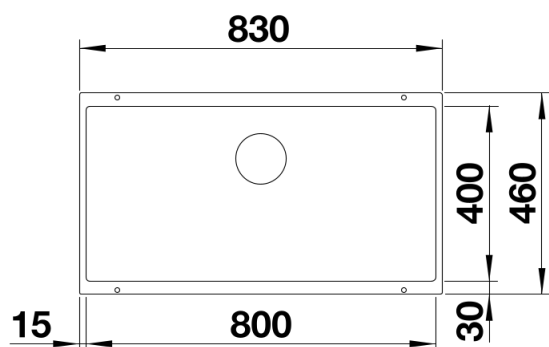

Product information sheet SUBLINE 800-U

Item no. 523150

Benefits

- Maximum bowl size provided by the very best in production and mounting technology
- Undermount bowl for solid surface worktops
- Timelessly elegant, contoured bowl design
- Entire system for a wide variety of plans featuring large and small bowls
- Elegant and hygienic: the covered C-overflow and InFino strainer system

Colours

SILGRANIT coffee

Available colours:

anthracite
coffee
rock grey
alumetallic
pearl grey
white
jasmine
tartufo
black

Planning information

- Cut out size: 800 x 400 x R10
- Cut out information supplied with bowls.
- Cut out CNC files also available on www.blanco.co.uk for download.

Scope of supply

- Waste fitting with space-saving pipe
- 3 ½" InFino basket strainer

Details

Top view

Cut-out

Front view

Side view