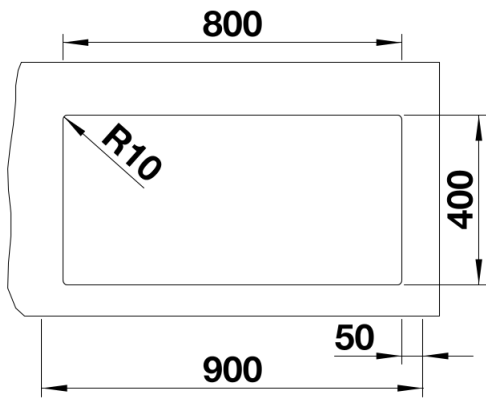

Colours

SILGRANIT coffee

Available colours:

anthracite
coffee
rock grey
alumetallic
pearl grey
white
jasmine
tartufo
black

Planning information

- Cut out size: 800 x 400 x R10
- Cut out information supplied with bowls.
- Cut out CNC files also available on www.blanco.co.uk for download.

Scope of supply

- Waste fitting with space-saving pipe
- 3 ½" InFino basket strainer

Details

Top view

Cut-out

Front view

Side view