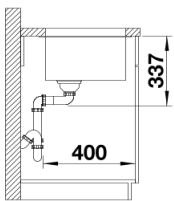

Colours

SILGRANIT coffee

Available colours:

anthracite
coffee
rock grey
alumetallic
pearl grey
white
jasmine
tartufo
black

Planning information

- Cut out size: 800 x 400 x R10
- Cut out information supplied with bowls.
- Cut out CNC files also available on www.blanco.co.uk for download.

Scope of supply

- Waste fitting with space-saving pipe
- 3 ½" InFino basket strainer

Details

Top view

Cut-out

Front view

Side view