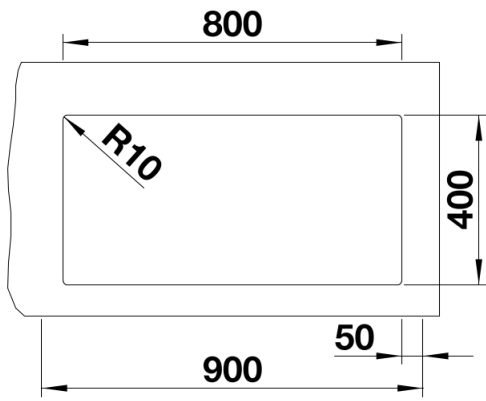

Colours

SILGRANIT jasmine

Available colours:

anthracite
coffee
rock grey
alumetallic
pearl grey
white
jasmine
tartufo
black

Planning information

- Cut out size: 800 x 400 x R10
- Cut out information supplied with bowls.
- Cut out CNC files also available on www.blanco.co.uk for download.

Scope of supply

- Waste fitting with space-saving pipe
- 3 ½" InFino basket strainer

Details

Top view

Cut-out

Front view

Side view