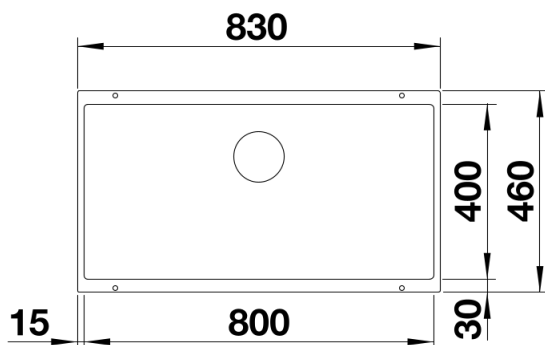

Product information sheet SUBLINE 800-U

Item no. 523146

Benefits

- Maximum bowl size provided by the very best in production and mounting technology
- Undermount bowl for solid surface worktops
- Timelessly elegant, contoured bowl design
- Entire system for a wide variety of plans featuring large and small bowls
- Elegant and hygienic: the covered C-overflow and InFino strainer system

Colours

SILGRANIT jasmine

Available colours:

anthracite
coffee
rock grey
alumetallic
pearl grey
white
jasmine
tartufo
black

Planning information

- Cut out size: 800 x 400 x R10
- Cut out information supplied with bowls.
- Cut out CNC files also available on www.blanco.co.uk for download.

Scope of supply

- Waste fitting with space-saving pipe
- 3 ½" InFino basket strainer

Details

Top view

Cut-out

Front view

Side view