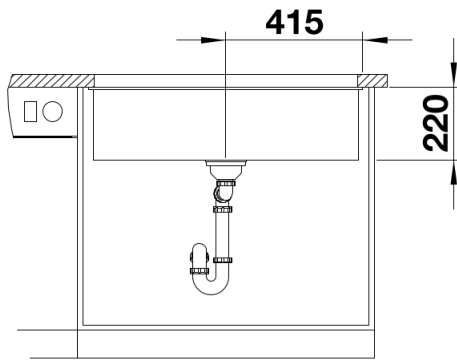

Colours

SILGRANIT jasmine

Available colours:

anthracite
coffee
rock grey
alumetallic
pearl grey
white
jasmine
tartufo
black

Planning information

- Cut out size: 800 x 400 x R10
- Cut out information supplied with bowls.
- Cut out CNC files also available on www.blanco.co.uk for download.

Scope of supply

- Waste fitting with space-saving pipe
- 3 ½" InFino basket strainer

Details

Top view

Cut-out

Front view

Side view