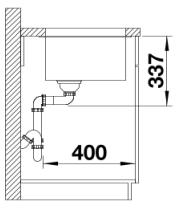

Colours

SILGRANIT jasmine

Available colours:

anthracite
coffee
rock grey
alumetallic
pearl grey
white
jasmine
tartufo
black

Planning information

- Cut out size: 800 x 400 x R10
- Cut out information supplied with bowls.
- Cut out CNC files also available on www.blanco.co.uk for download.

Scope of supply

- Waste fitting with space-saving pipe
- 3 ½" InFino basket strainer

Details

Top view

Cut-out

Front view

Side view