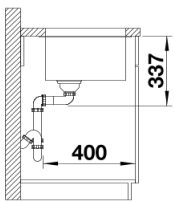

Colours

SILGRANIT tartufo

Available colours:

anthracite
coffee
rock grey
alumetallic
pearl grey
white
jasmine
tartufo
black

Planning information

- Cut out size: 800 x 400 x R10
- Cut out information supplied with bowls.
- Cut out CNC files also available on www.blanco.co.uk for download.

Scope of supply

- Waste fitting with space-saving pipe
- 3 ½" InFino basket strainer

Details

Top view

Cut-out

Front view

Side view