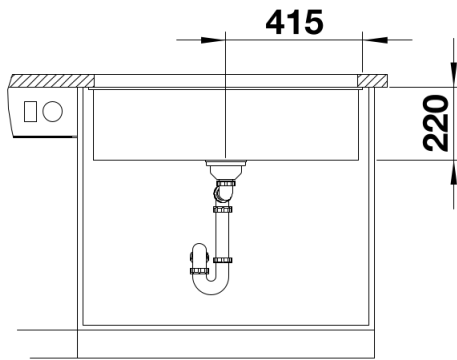

Colours

SILGRANIT tartufo

Available colours:

anthracite
coffee
rock grey
alumetallic
pearl grey
white
jasmine
tartufo
black

Planning information

- Cut out size: 800 x 400 x R10
- Cut out information supplied with bowls.
- Cut out CNC files also available on www.blanco.co.uk for download.

Scope of supply

- Waste fitting with space-saving pipe
- 3 ½" InFino basket strainer

Details

Top view

Cut-out

Front view

Side view