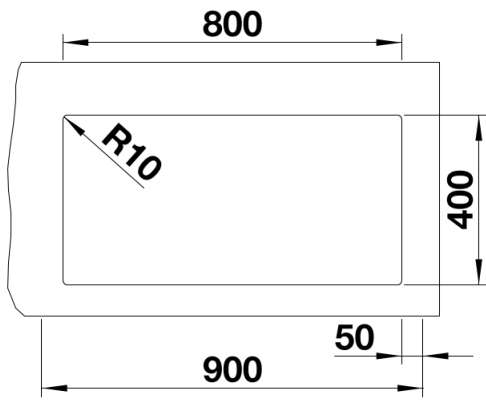

Colours

SILGRANIT tartufo

Available colours:

anthracite
coffee
rock grey
alumetallic
pearl grey
white
jasmine
tartufo
black

Planning information

- Cut out size: 800 x 400 x R10
- Cut out information supplied with bowls.
- Cut out CNC files also available on www.blanco.co.uk for download.

Scope of supply

- Waste fitting with space-saving pipe
- 3 ½" InFino basket strainer

Details

Top view

Cut-out

Front view

Side view