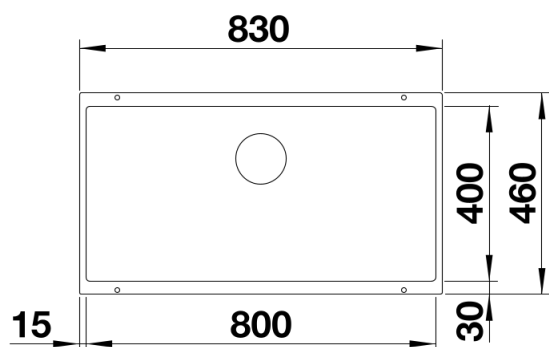

Product information sheet SUBLINE 800-U

Item no. 523148

Benefits

- Maximum bowl size provided by the very best in production and mounting technology
- Undermount bowl for solid surface worktops
- Timelessly elegant, contoured bowl design
- Entire system for a wide variety of plans featuring large and small bowls
- Elegant and hygienic: the covered C-overflow and InFino strainer system

Colours

SILGRANIT tartufo

Available colours:

anthracite
coffee
rock grey
alumetallic
pearl grey
white
jasmine
tartufo
black

Planning information

- Cut out size: 800 x 400 x R10
- Cut out information supplied with bowls.
- Cut out CNC files also available on www.blanco.co.uk for download.

Scope of supply

- Waste fitting with space-saving pipe
- 3 ½" InFino basket strainer

Details

Top view

Cut-out

Front view

Side view