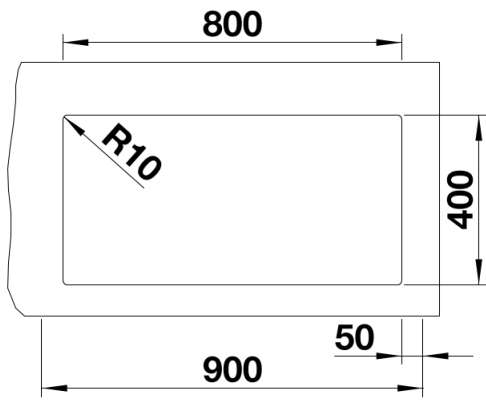

Colours

SILGRANIT white

Available colours:

anthracite
coffee
rock grey
alumetallic
pearl grey
white
jasmine
tartufo
black

Planning information

- Cut out size: 800 x 400 x R10
- Cut out information supplied with bowls.
- Cut out CNC files also available on www.blanco.co.uk for download.

Scope of supply

- Waste fitting with space-saving pipe
- 3 ½" InFino basket strainer

Details

Top view

Cut-out

Front view

Side view