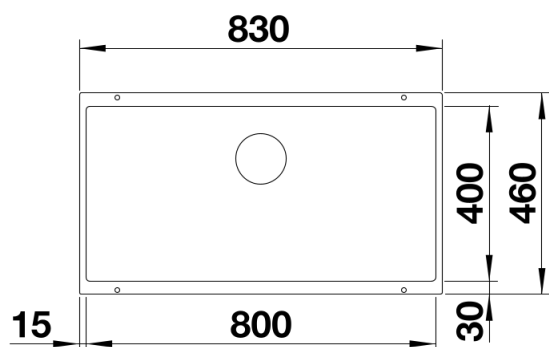

Product information sheet SUBLINE 800-U

Item no. 523145

Benefits

- Maximum bowl size provided by the very best in production and mounting technology
- Undermount bowl for solid surface worktops
- Timelessly elegant, contoured bowl design
- Entire system for a wide variety of plans featuring large and small bowls
- Elegant and hygienic: the covered C-overflow and InFino strainer system

Colours

SILGRANIT white

Available colours:

anthracite
coffee
rock grey
alumetallic
pearl grey
white
jasmine
tartufo
black

Planning information

- Cut out size: 800 x 400 x R10
- Cut out information supplied with bowls.
- Cut out CNC files also available on www.blanco.co.uk for download.

Scope of supply

- Waste fitting with space-saving pipe
- 3 ½" InFino basket strainer

Details

Top view

Cut-out

Front view

Side view