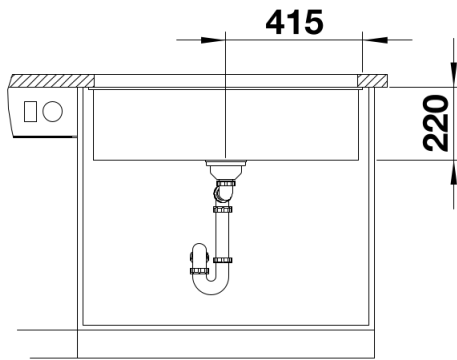

Colours

SILGRANIT white

Available colours:

anthracite
coffee
rock grey
alumetallic
pearl grey
white
jasmine
tartufo
black

Planning information

- Cut out size: 800 x 400 x R10
- Cut out information supplied with bowls.
- Cut out CNC files also available on www.blanco.co.uk for download.

Scope of supply

- Waste fitting with space-saving pipe
- 3 ½" InFino basket strainer

Details

Top view

Cut-out

Front view

Side view