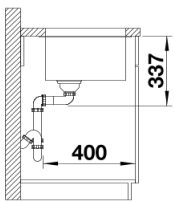

Colours

SILGRANIT white

Available colours:

anthracite
coffee
rock grey
alumetallic
pearl grey
white
jasmine
tartufo
black

Planning information

- Cut out size: 800 x 400 x R10
- Cut out information supplied with bowls.
- Cut out CNC files also available on www.blanco.co.uk for download.

Scope of supply

- Waste fitting with space-saving pipe
- 3 ½" InFino basket strainer

Details

Top view

Cut-out

Front view

Side view