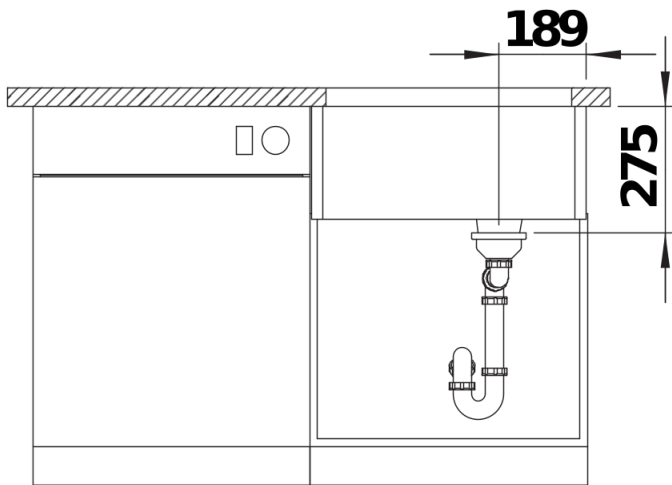

Colours

Available colours:
crystal white gloss
lava grey

Ceramic crystal white gloss

Planning information

- Cut out size: Overmount
- Universal handing
- Internal bowl depth 222mm, Sink depth 245mm
- BELFAST sink is not compatible with waste disposal unit

Scope of supply

- with 1 ½" basket strainer waste and integral overflow

Details

Top view

Cut-out

Front view