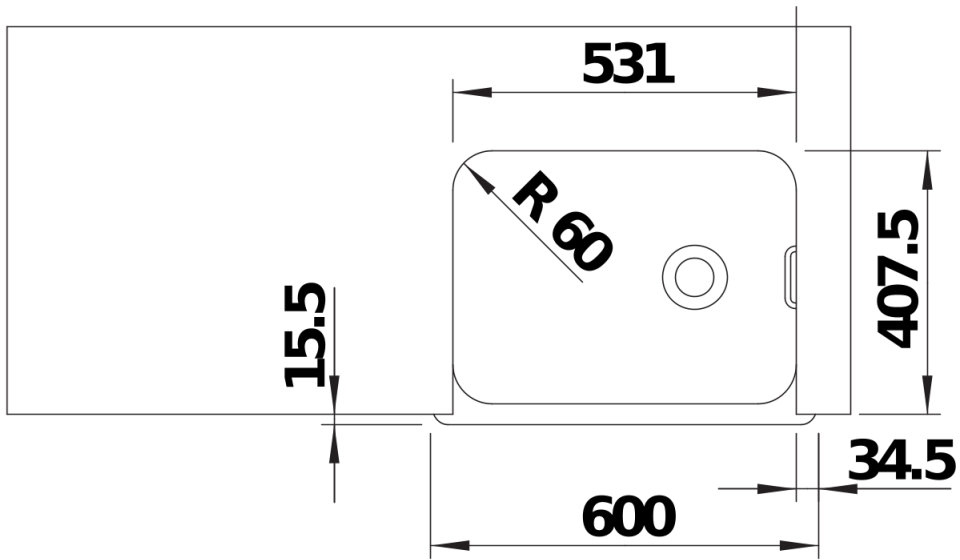

Colours

Available colours:
crystal white gloss
lava grey

Ceramic crystal white gloss

Planning information

- Cut out size: Overmount
- Universal handing
- Internal bowl depth 222mm, Sink depth 245mm
- BELFAST sink is not compatible with waste disposal unit

Scope of supply

- with 1 ½" basket strainer waste and integral overflow

Details

Top view

Cut-out

Front view