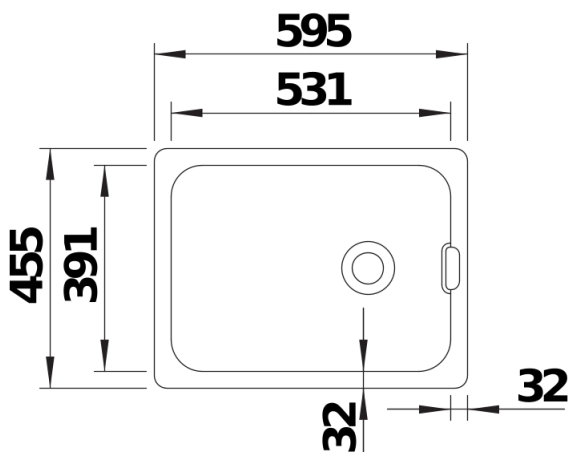

Colours

Available colours:
crystal white gloss
lava grey

Ceramic crystal white gloss

Planning information

- Cut out size: Overmount
- Universal handing
- Internal bowl depth 222mm, Sink depth 245mm
- BELFAST sink is not compatible with waste disposal unit

Scope of supply

- with 1 ½" basket strainer waste and integral overflow

Details

Top view

Cut-out

Front view