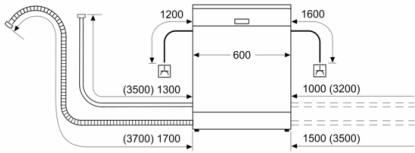

- Time delay (3, 6 or 24 hours)
- Remaining programme time indicator (min)
- Leak protection system
- Tamperproof controls
- Self-cleaning filter system with 3 piece corrugated filter
- Large item spray head
- Stainless steel interior
- Dimensions (HxWxD): 84.5 x 60 x 60cm

¹ Scale of Energy Efficiency Classes from A to G

² Energy consumption in kWh per 100 cycles (in programme Eco 50 °C)

³ Water consumption in litres per cycle (in programme Eco 50 °C)

⁴ Duration of programme Eco 50 °C

**Serie | 4, Free-standing dishwasher, 60 cm,
White
SGS4HCW40G**

measurements in mm

⏏ socket
() values with extension kit