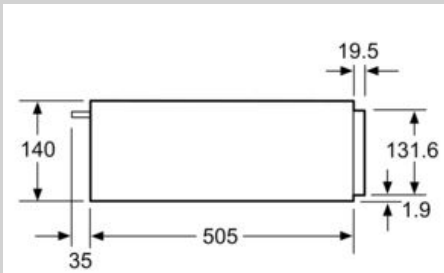

N 50, Built-in warming drawer, 60 x 14 cm,
Stainless steel
N1AHA01NOB

Dimensioned drawings