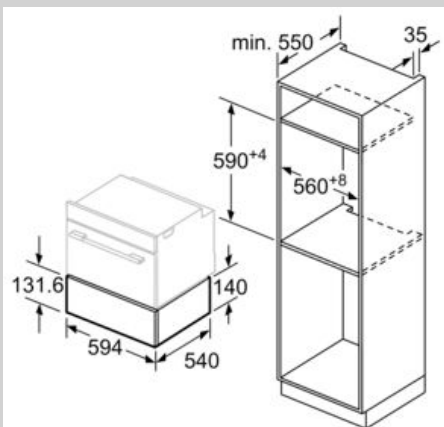

##### Technical Data

Construction type : Built-in  
Color / Material Front : Stainless steel  
Maximum number of plates : 14  
Maximum number of espresso cups : 64  
Dimensions of the packed product (HxWxD) : 210 x 660 x 660 mm  
Required niche size for installation (HxWxD) : 140 x 560 x 550 mm  
EAN code : 4242004222484  
Electrical connection rating : 400 W  
Fuse protection : 6 A  
Voltage : 220-240 V  
Frequency : 60; 50 Hz  
Plug type : GB plug

### Technical information

- Cavity volume: 23 l
- Loading up to 15 kg
- Power cord length 150 cm Cable length
- Total connected load electric: 0.4 KW
- Nominal voltage: 220 - 240 V
- Appliance dimension (hxwx): 140 mm x 594 mm x 540 mm
- Niche dimension (hxwx): 140 mm x 560 mm - 568 mm x 550 mm
- Please refer to the dimensions provided in the installation manual

N 50, Built-in warming drawer, 60 x 14 cm,  
 Stainless steel  
 N1AHA01NOB

## Dimensioned drawings

Compact ovens with an appliance height of 455 mm can be installed above a warming drawer. An intermediate floor is not required.

measurements in mm

measurements in mm