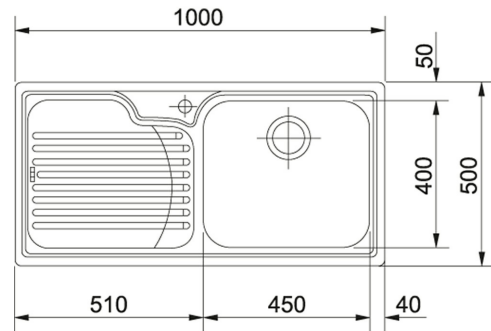

GAX 611 Stainless Steel | 101.0305.130

FAMILY : Sinks | FINISH : Stainless Steel | INSTALLATION TYPE : Inset | SERIE : Galassia | MODEL : GAX 611

This product is available through our More in Store retailers and Authorised Internet Partners - please click on the 'Where to Buy' link above.

Please quote Product Name and Code as Article Number may differ.

NB PREVIOUS FUN NUMBER PRIOR TO JANUARY 2021 WAS 101.0022.272

TECHNICAL DATA

Opposite Configuration	101.0305.141
Cabinet Size	600.00 mm
Length Overall	1,000.00 mm
Width Overall	500.00 mm
Length of large bowl	450.00 mm
Width of large bowl	400.00 mm
Depth of large bowl	180.00 mm
Cutout Length	980.00 mm
Cutout Width	480.00 mm
Cut-Out Template	No
Position of Drainer	Left hand side
Type of Material	stainless steel
Price	£265.00