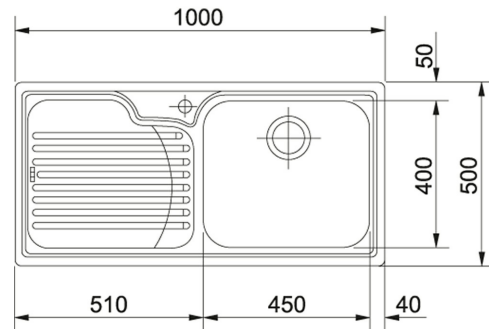

## GAX 611 Stainless Steel | 101.0305.130

FAMILY : Sinks | FINISH : Stainless Steel | INSTALLATION TYPE : Inset | SERIE : Galassia | MODEL : GAX 611

This product is available through our More in Store retailers and Authorised Internet Partners - please click on the 'Where to Buy' link above.

### TECHNICAL DATA

Opposite Configuration	101.0305.141
Cabinet Size	600.00 mm
Length Overall	1,000.00 mm
Width Overall	500.00 mm
Length of large bowl	450.00 mm
Width of large bowl	400.00 mm
Depth of large bowl	180.00 mm
Cutout Length	980.00 mm
Cutout Width	480.00 mm
Cut-Out Template	No
Position of Drainer	Left hand side
Type of Material	stainless steel
Price	£265.00