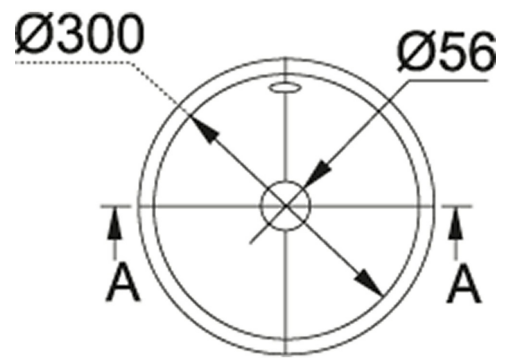

Rondo RNX 610 Stainless Steel | 113.0159.657

FAMILY : Sinks | SERIE : Rondo | MODEL : RNX 610 | FINISH : Stainless Steel | INSTALLATION TYPE : Inset

TECHNICAL DATA

Cabinet Size	500.00 mm
Length Overall	339.00 mm
Length of large bowl	300.00 mm
Depth of large bowl	150.00 mm
Cutout Length	324.00 mm
Cut-Out Template	No
Price	£231.00

Rondo RNX 610 Stainless Steel | 113.0159.657

FAMILY : **Sinks** | SERIE : **Rondo** | MODEL : **RNX 610** | FINISH : **Stainless Steel** | INSTALLATION TYPE : **Inset**

SUGGESTED PRODUCTS

115.0050.044

112.0059.946
