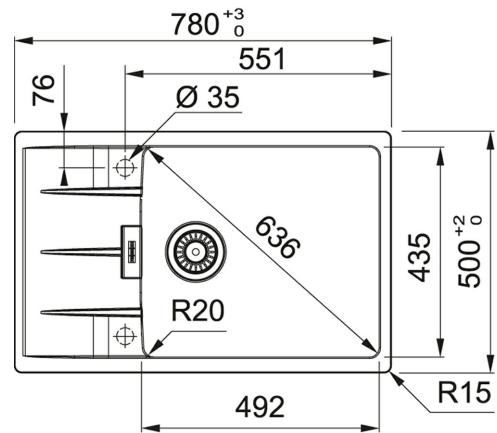

Fragranite Onyx | 114.0630.227

FAMILY : Sinks | INSTALLATION TYPE : Inset | SERIE : Centro | INSTALLATION TYPE : Flushmount | MODEL : CNG 611-78 XL | FINISH : Fraganite Onyx

TECHNICAL DATA

Depth of large bowl	200.00 mm
Length of large bowl	492.00 mm
Width of large bowl	435.00 mm
Length Overall	780.00 mm
Width Overall	500.00 mm
Cutout Length	746.00 mm
Cutout Width	466.00 mm
Cabinet Size	600.00 mm
Cutout radius	R: 15 mm
Type of Material	FRAGRANITE
Position of Drainer	Reversible
Price	£390.00

FEATURES

▣ Inset

Fragranite Onyx | 114.0630.227

FAMILY : Sinks | INSTALLATION TYPE : Inset | SERIE : Centro | INSTALLATION TYPE : Flushmount | MODEL : CNG 611-78
XL | FINISH : Fraganite Onyx

SUGGESTED PRODUCTS

115.0567.654

134.0473.235

112.0059.946
