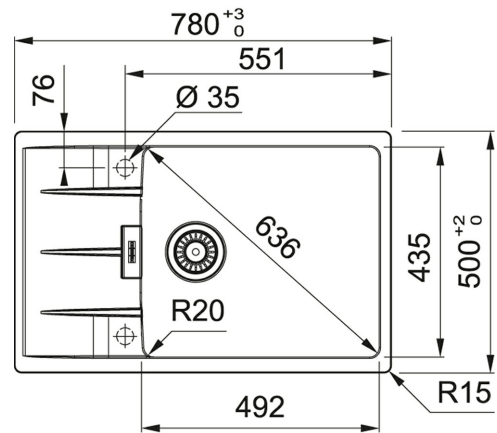

Fragranite Oyster | 114.0630.233

FAMILY : Sinks | INSTALLATION TYPE : Inset | SERIE : Centro | INSTALLATION TYPE : Flushmount | MODEL : CNG 611-78 XL | FINISH : Fragranite Oyster

TECHNICAL DATA

Depth of large bowl	200.00 mm
Length of large bowl	492.00 mm
Width of large bowl	435.00 mm
Length Overall	780.00 mm
Width Overall	500.00 mm
Cutout Length	746.00 mm
Cutout Width	466.00 mm
Cabinet Size	600.00 mm
Cutout radius	R: 15 mm
Type of Material	FRAGRANITE
Position of Drainer	Reversible
Price	£390.00

FEATURES

Inset

FAMILY : Sinks | INSTALLATION TYPE : Inset | SERIE : Centro | INSTALLATION TYPE : Flushmount | MODEL : CNG 611-78
XL | FINISH : Fraganite Oyster

SUGGESTED PRODUCTS

115.0567.654

134.0473.235

112.0059.946
