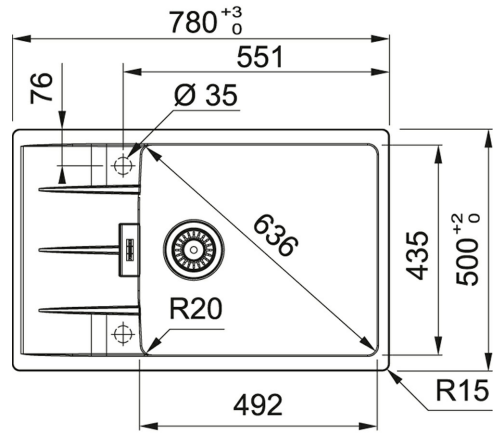

114.0629.652

FAMILY : Sinks | INSTALLATION TYPE : Inset | SERIE : Centro | INSTALLATION TYPE : Flushmount | MODEL : CNG 611-78 XL | FINISH : Fr granite Polar White

TECHNICAL DATA

Depth of large bowl	200.00 mm
Length of large bowl	492.00 mm
Width of large bowl	435.00 mm
Length Overall	780.00 mm
Width Overall	500.00 mm
Cutout Length	746.00 mm
Cutout Width	466.00 mm
Cabinet Size	600.00 mm
Cutout radius	R: 15 mm
Type of Material	FRAGRANITE
Position of Drainer	Reversible
Price	£390.00

FEATURES

Inset

114.0629.652

FAMILY : **Sinks** | INSTALLATION TYPE : **Inset** | SERIE : **Centro** | INSTALLATION TYPE : **Flushmount** | MODEL : **CNG 611-78 XL** | FINISH : **Fragranite Polar White**

SUGGESTED PRODUCTS

115.0567.654

134.0473.235

112.0059.946
