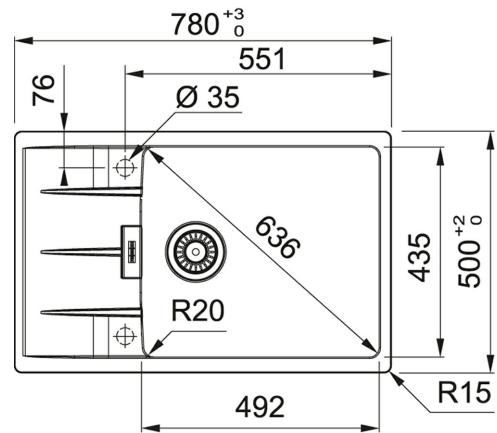

Fragranite Stone Grey | 114.0630.234

FAMILY : Sinks | INSTALLATION TYPE : Inset | SERIE : Centro | INSTALLATION TYPE : Flushmount | FINISH : Fraganite Stone Grey | MODEL : CNG 611-78 XL

TECHNICAL DATA

Depth of large bowl	200.00 mm
Length of large bowl	492.00 mm
Width of large bowl	435.00 mm
Length Overall	780.00 mm
Width Overall	500.00 mm
Cutout Length	746.00 mm
Cutout Width	466.00 mm
Cabinet Size	600.00 mm
Cutout radius	R: 15 mm
Type of Material	FRAGRANITE
Position of Drainer	Reversible
Price	£390.00

FEATURES

Inset

Fragranite Stone Grey | 114.0630.234

FAMILY : Sinks | INSTALLATION TYPE : Inset | SERIE : Centro | INSTALLATION TYPE : Flushmount | FINISH : Fraganite Stone Grey | MODEL : CNG 611-78 XL

SUGGESTED PRODUCTS

115.0567.654

134.0473.235

112.0059.946
