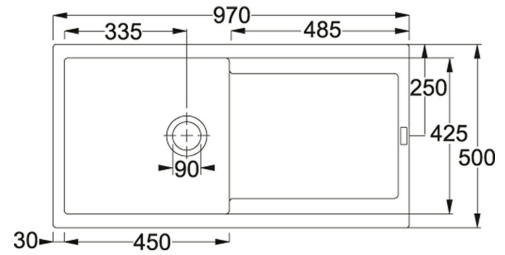

### TECHNICAL DATA

Cabinet Size	600.00 mm
Length Overall	970.00 mm
Width Overall	500.00 mm
Length of large bowl	450.00 mm
Width of large bowl	425.00 mm
Depth of large bowl	200.00 mm
Cutout Length	950.00 mm
Cutout Width	480.00 mm
Cut-Out Template	No
Position of Drainer	Reversible
Type of Material	SYNTHETIC
Price	£514.00