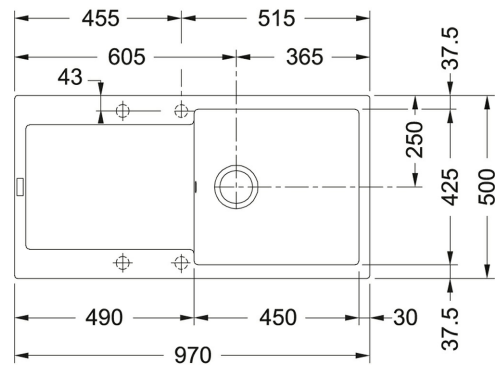

## Maris Fragranite Matt Black | 114.0630.355

FAMILY : Sinks | SERIE : Maris | MODEL : MRG 611-97 | INSTALLATION TYPE : Inset | FINISH : Fragranite Matt Black

### TECHNICAL DATA

Width of large bowl	425.00 mm
Cutout Length	950.00 mm
Type of Material	SYNTHETIC
Width Overall	500.00 mm
Cabinet Size	600.00 mm
Position of Drainer	Reversible
Length Overall	970.00 mm
Depth of large bowl	200.00 mm
Cutout Width	480.00 mm
Length of large bowl	450.00 mm
Cut-Out Template	No
Price	£514.00