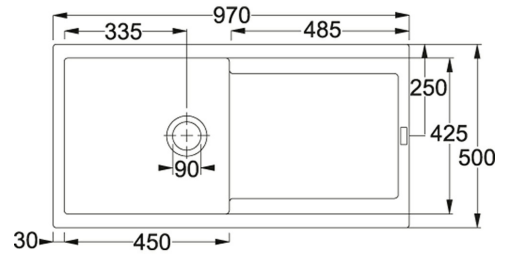

### TECHNICAL DATA

Cabinet Size	600.00 mm
Length Overall	970.00 mm
Width Overall	500.00 mm
Length of large bowl	450.00 mm
Width of large bowl	425.00 mm
Depth of large bowl	200.00 mm
Cutout Length	950.00 mm
Cutout Width	480.00 mm
Cut-Out Template	No
Position of Drainer	Reversible
Type of Material	SYNTHETIC
Price	£514.00