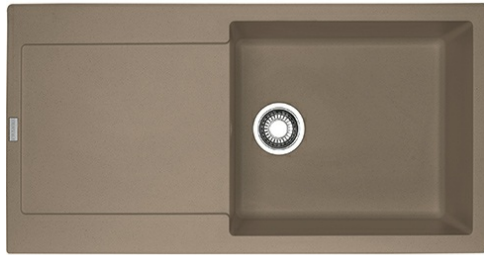

## Maris Fragranite Oyster | 114.0633.791

FAMILY : Sinks | SERIE : Maris | MODEL : MRG 611-97/49 | FINISH : Fragranite Oyster | PRODUCT LINE : Maris |  
INSTALLATION TYPE : Inset

### TECHNICAL DATA

Cabinet Size	600.00 mm
Length Overall	970.00 mm
Width Overall	500.00 mm
Length of large bowl	490.00 mm
Width of large bowl	425.00 mm
Depth of large bowl	200.00 mm
Cutout Length	950.00 mm
Cutout Width	480.00 mm
Type of Material	SYNTHETIC
Position of Drainer	Reversible
Cut-Out Template	No
Price	£514.00

# Maris Fr granite Oyster | 114.0633.791

FAMILY : **Sinks** | SERIE : **Maris** | MODEL : **MRG 611-97/49** | FINISH : **Fr granite Oyster** | PRODUCT LINE : **Maris** |  
INSTALLATION TYPE : **Inset**