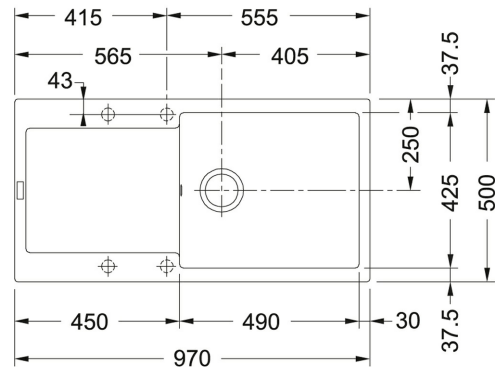

### TECHNICAL DATA

Cabinet Size	600.00 mm
Length Overall	970.00 mm
Width Overall	500.00 mm
Length of large bowl	490.00 mm
Width of large bowl	425.00 mm
Depth of large bowl	200.00 mm
Cutout Length	950.00 mm
Cutout Width	480.00 mm
Type of Material	SYNTHETIC
Position of Drainer	Reversible
Cut-Out Template	No
Price	£514.00