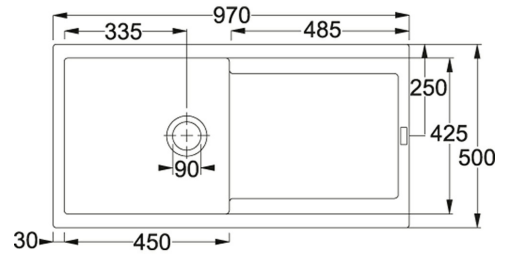

Maris MRG 611 Fraganite Polar White | 114.0067.723

FAMILY : Sinks | SERIE : Maris | MODEL : MRG 611 | FINISH : Fraganite Polar White | PRODUCT LINE : Maris |
INSTALLATION TYPE : Inset

TECHNICAL DATA

Cabinet Size	600.00 mm
Length Overall	970.00 mm
Width Overall	500.00 mm
Length of large bowl	450.00 mm
Width of large bowl	425.00 mm
Depth of large bowl	200.00 mm
Cutout Length	950.00 mm
Cutout Width	480.00 mm
Cut-Out Template	No
Position of Drainer	Reversible
Type of Material	SYNTHETIC
Price	£514.00