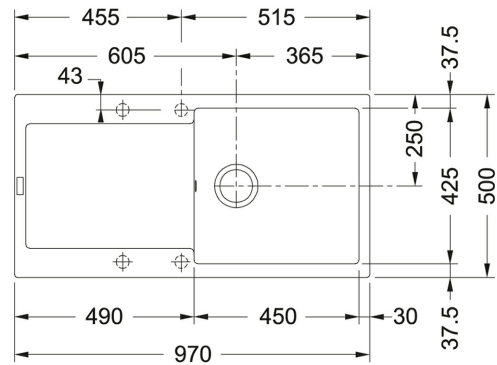

Maris Fragranite Stone Grey | 114.0193.689

FAMILY : Sinks | SERIE : Maris | FINISH : Fragranite Stone Grey | PRODUCT LINE : Maris | MODEL : MRG 611-97 |
INSTALLATION TYPE : Inset

TECHNICAL DATA

Length Overall	970.00 mm
Width Overall	500.00 mm
Length of large bowl	450.00 mm
Width of large bowl	425.00 mm
Depth of large bowl	200.00 mm
Cutout Length	950.00 mm
Cutout Width	480.00 mm
Cut-Out Template	No
Type of Material	SYNTHETIC
Cabinet Size	600.00 mm
Position of Drainer	Reversible
Price	£514.00

FEATURES

Inset