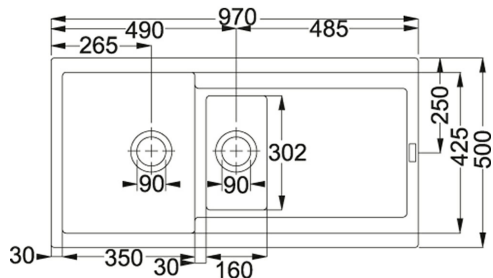

Maris MRG 651 Fraganite Coffee | 114.0067.731

FAMILY : Sinks | SERIE : Maris | MODEL : MRG 651 | FINISH : Fraganite Coffee | PRODUCT LINE : Maris | INSTALLATION TYPE : Inset

TECHNICAL DATA

Cabinet Size	600.00 mm
Length Overall	970.00 mm
Width Overall	500.00 mm
Length of large bowl	350.00 mm
Width of large bowl	425.00 mm
Depth of large bowl	200.00 mm
Length of small bowl	160.00 mm
Width of small bowl	302.00 mm
Depth of small bowl	150.00 mm
Cutout Length	950.00 mm
Cutout Width	480.00 mm
Cut-Out Template	No
Position of Drainer	Reversible
Type of Material	SYNTHETIC
Price	£547.00