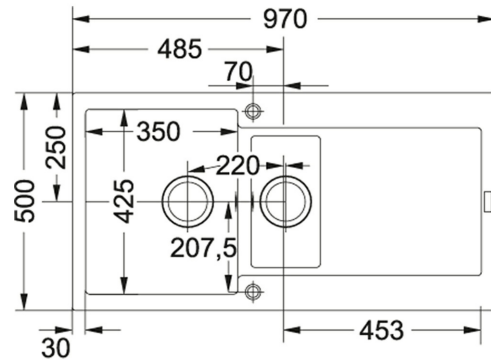

Maris Fraganite Matt Black | 114.0630.356

FAMILY : Sinks | SERIE : Maris | PRODUCT LINE : Maris | MODEL : MRG 651-97 | INSTALLATION TYPE : Inset | FINISH : Fraganite Matt Black

TECHNICAL DATA

Cabinet Size	600.00 mm
Length Overall	970.00 mm
Width Overall	500.00 mm
Length of large bowl	350.00 mm
Width of large bowl	425.00 mm
Depth of large bowl	205.00 mm
Length of small bowl	160.00 mm
Width of small bowl	302.00 mm
Depth of small bowl	135.00 mm
Position of small bowl	Middle
Position of Drainer	Reversible
Price	£547.00

FEATURES

- Edge profile flushmount

Maris Fraganite Matt Black | 114.0630.356

FAMILY : Sinks | SERIE : Maris | PRODUCT LINE : Maris | MODEL : MRG 651-97 | INSTALLATION TYPE : Inset | FINISH : Fraganite Matt Black