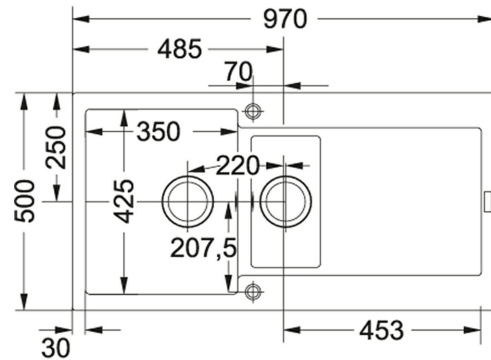

Maris MRG 651 Fraganite Polar White | 114.0067.728

FAMILY : Sinks | SERIE : Maris | MODEL : MRG 651 | FINISH : Fraganite Polar White | PRODUCT LINE : Maris |
INSTALLATION TYPE : Inset

TECHNICAL DATA

Cabinet Size	600.00 mm
Length Overall	970.00 mm
Width Overall	500.00 mm
Length of large bowl	350.00 mm
Width of large bowl	425.00 mm
Depth of large bowl	200.00 mm
Length of small bowl	160.00 mm
Width of small bowl	302.00 mm
Depth of small bowl	150.00 mm
Cutout Length	950.00 mm
Cutout Width	480.00 mm
Position of Drainer	Reversible
Price	£547.00

Maris MRG 651 Fraganite Polar White | 114.0067.728

FAMILY : Sinks | SERIE : Maris | MODEL : MRG 651 | FINISH : Fraganite Polar White | PRODUCT LINE : Maris |
INSTALLATION TYPE : Inset

INCLUDED ACCESSORIES