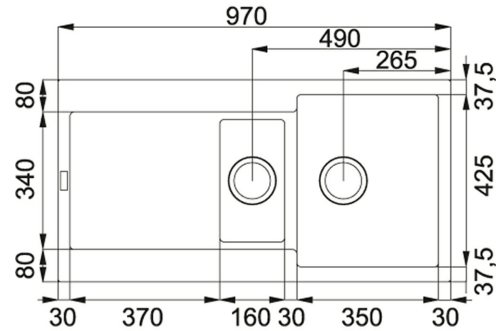

Maris MRG 651 Fraganite Stone Grey | 114.0501.282

FAMILY : Sinks | SERIE : Maris | MODEL : MRG 651 | FINISH : Fraganite Stone Grey | PRODUCT LINE : Maris |
INSTALLATION TYPE : Inset

TECHNICAL DATA

Cabinet Size	600.00 mm
Length Overall	970.00 mm
Width Overall	500.00 mm
Length of large bowl	350.00 mm
Width of large bowl	425.00 mm
Depth of large bowl	200.00 mm
Length of small bowl	160.00 mm
Width of small bowl	300.00 mm
Depth of small bowl	150.00 mm
Cutout Length	950.00 mm
Cutout Width	480.00 mm
Cut-Out Template	No
Position of Drainer	Reversible
Type of Material	SYNTHETIC
Price	£547.00