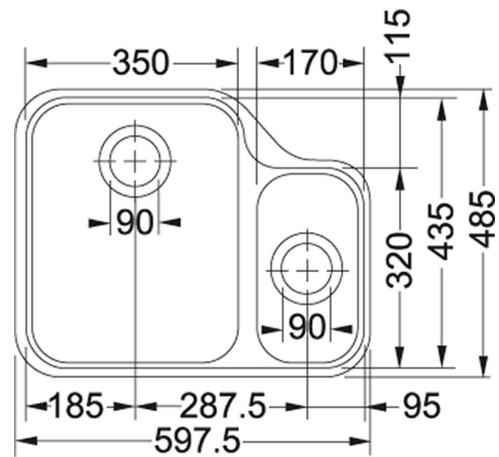

Ariane ARX 160 Stainless Steel | 122.0154.935

FAMILY : Sinks | SERIE : Ariane | MODEL : ARX 160 | FINISH : Stainless Steel | INSTALLATION TYPE : Undermount

TECHNICAL DATA

Cabinet Size	600.00 mm
Length of large bowl	350.00 mm
Width of large bowl	435.00 mm
Depth of large bowl	175.00 mm
Length of small bowl	170.00 mm
Width of small bowl	320.00 mm
Depth of small bowl	120.00 mm
Cut-Out Template	Yes
Download Cut-Out Template	Click here
Position of small bowl	Right hand side
Type of Material	stainless steel
Length Overall	598.00 mm
Width Overall	485.00 mm
Opposite Configuration	122.0154.926
Price	£406.00

Ariane ARX 160 Stainless Steel | 122.0154.935

FAMILY : Sinks | SERIE : Ariane | MODEL : ARX 160 | FINISH : Stainless Steel | INSTALLATION TYPE : Undermount

SUGGESTED PRODUCTS

115.0049.980

115.0051.538

112.0052.536
