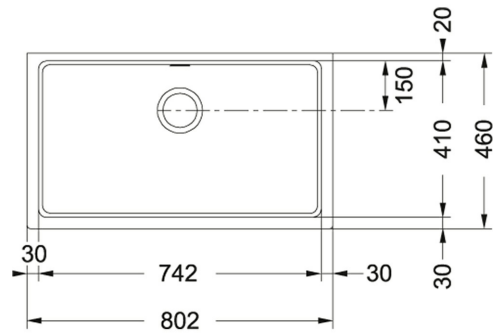

Kubus KBG 110 70 Fraganite Coffee | 125.0531.652

FAMILY : Sinks | SERIE : Kubus | MODEL : KBG 110 70 | FINISH : Fraganite Coffee | INSTALLATION TYPE : Undermount

TECHNICAL DATA

Length Overall	802.00 mm
Width Overall	460.00 mm
Length of large bowl	742.00 mm
Width of large bowl	410.00 mm
Depth of large bowl	203.00 mm
Cutout Length	742.00 mm
Cutout Width	410.00 mm
Cabinet Size	900.00 mm
Price	£532.00