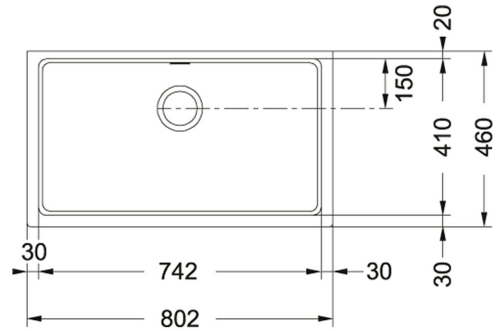

Kubus KBG 110 70 Fraganite Polar White | 125.0265.054

FAMILY : Sinks | SERIE : Kubus | FINISH : Fraganite Polar White | MODEL : KBG 110 70 | INSTALLATION TYPE : Undermount

TECHNICAL DATA

| | |
|----------------------|-----------|
| Cabinet Size | 900.00 mm |
| Length Overall | 802.00 mm |
| Width Overall | 460.00 mm |
| Length of large bowl | 742.00 mm |
| Depth of large bowl | 203.00 mm |
| Width of large bowl | 410.00 mm |
| Cutout Length | 742.00 mm |
| Cutout Width | 410.00 mm |
| Price | £532.00 |

FAMILY : Sinks | SERIE : Kubus | FINISH : Fraganite Polar White | MODEL : KBG 110 70 | INSTALLATION TYPE : Undermount

SUGGESTED PRODUCTS

115.0049.965

115.0049.966

134.0473.236

112.0059.946
