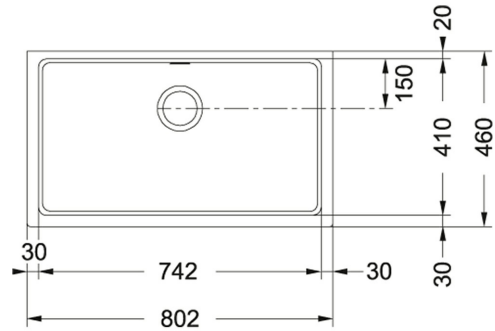

Kubus KBG 110 70 Fraganite Stone Grey | 125.0531.654

FAMILY : Sinks | SERIE : Kubus | MODEL : KBG 110 70 | FINISH : Fraganite Stone Grey | INSTALLATION TYPE : Undermount

TECHNICAL DATA

Length Overall	802.00 mm
Width Overall	460.00 mm
Length of large bowl	742.00 mm
Width of large bowl	410.00 mm
Depth of large bowl	203.00 mm
Cutout Length	742.00 mm
Cutout Width	410.00 mm
Cabinet Size	900.00 mm
Price	£532.00

FAMILY : **Sinks** | SERIE : **Kubus** | MODEL : **KBG 110 70** | FINISH : **Fragranite Stone Grey** | INSTALLATION TYPE : **Undermount**

SUGGESTED PRODUCTS

115.0049.965

115.0049.966

134.0473.236

112.0059.946
