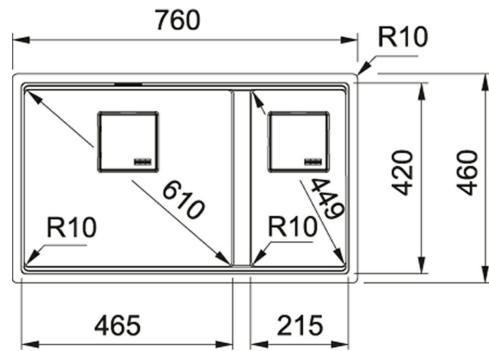

Fragranite Matt Black | 125.0630.444

FAMILY : Sinks | SERIE : Kubus 2 | MODEL : KNG 120 | INSTALLATION TYPE : Undermount | FINISH : Fraganite Matt Black

Work faster and smarter with the Kubus KNG sink. The large bowl accommodates baking and steamer trays and the 2-level accessory ledge improves workflow, while the square drain cover is easy to clean and gives a flawless look. Available in an outstanding range of 6 stain-proof, non-fading Fraganite colours.

- Undermount Fraganite
- Available in 6 Fraganite colours for an ultra modern and highly elegant look
- Accessory ledge enables improved two-level workflow
- Square waste

TECHNICAL DATA

Cabinet Size	800.00 mm
Width Overall	460.00 mm
Length of large bowl	465.00 mm
Width of large bowl	420.00 mm
Depth of large bowl	200.00 mm
Cut-Out Template	No
Position of Drainer	None
Cutout Length	720.00 mm
Cutout Width	420.00 mm
Cutout radius	R: 10 mm
Length of small bowl	215.00 mm
Width of small bowl	420.00 mm
Depth of small bowl	200.00 mm
Length Overall	760.00 mm
Price	£597.00

FEATURES

- Integrated Overflow