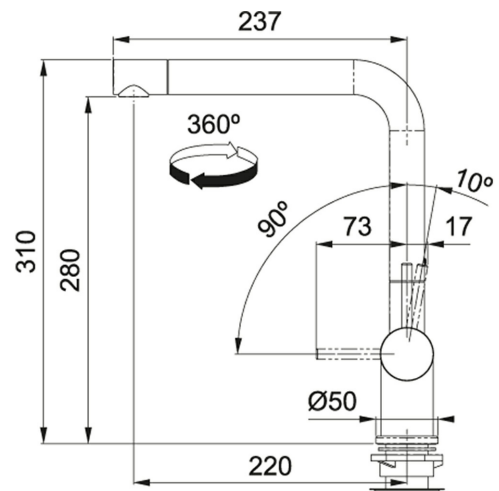

Swivel Spout Brass | 115.0524.926

FAMILY : Taps | SERIE : Active Plus | MODEL : Swivel Spout | INSTALLATION TYPE : Worktop/Sink | FINISH : Brass

TECHNICAL DATA

Version	Swivel Spout
Tap Pressure	High Pressure
Tap Operation	Side Lever
Handle Width	120.00 mm
Height Overall	310.00 mm
Height to End of Spout	280.00 mm
Spout reach	237.00 mm
Tap rotation	360 °
Diameter	Ø 35 mm
Cabinet Size	Ø 50 mm
Base	Ø 50
Hot Flow Rate at 0.3 bar	1.20 litres/min
Suitable for low pressure system	No
Price	£288.00

Swivel Spout Brass | 115.0524.926

FAMILY : Taps | SERIE : Active Plus | MODEL : Swivel Spout | INSTALLATION TYPE : Worktop/Sink | FINISH : Brass

RECOMMENDED

119.0547.910
