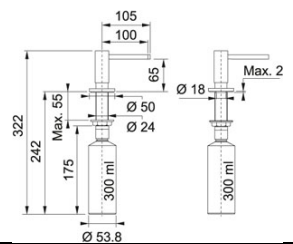

Swivel Spout Brass | 115.0524.926

FAMILY : Taps | SERIE : Active Plus | MODEL : Swivel Spout | INSTALLATION TYPE : Worktop/Sink | FINISH : Brass

TECHNICAL DATA

Version	Swivel Spout
Tap Pressure	High Pressure
Tap Operation	Side Lever
Handle Width	120.00 mm
Height Overall	310.00 mm
Height to End of Spout	280.00 mm
Spout reach	237.00 mm
Tap rotation	360 °
Diameter	Ø 35 mm
Cabinet Size	Ø 50 mm
Base	Ø 50
Hot Flow Rate at 0.3 bar	1.20 litres/min
Suitable for low pressure system	No
Price	£288.00

Swivel Spout Brass | 115.0524.926

FAMILY : Taps | SERIE : Active Plus | MODEL : Swivel Spout | INSTALLATION TYPE : Worktop/Sink | FINISH : Brass

RECOMMENDED

119.0547.910
