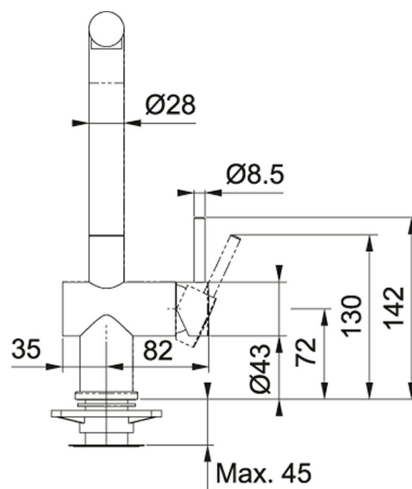

# Swivel Spout Matt Black | 115.0524.888

FAMILY : Taps | SERIE : Active Plus | MODEL : Swivel Spout | INSTALLATION TYPE : Worktop/Sink | FINISH : Matt Black

## TECHNICAL DATA

Version	Swivel Spout
Tap Pressure	High Pressure
Tap Operation	Side Lever
Handle Width	120.00 mm
Height Overall	310.00 mm
Height to End of Spout	280.00 mm
Spout reach	237.00 mm
Tap rotation	360 °
Diameter	Ø 35 mm
Cabinet Size	Ø 50 mm
Base	Ø 50
Type	Ceramic Cartridge
Hot Flow Rate at 0.3 bar	1.20 litres/min
Suitable for low pressure system	No
Price	£288.00

# Swivel Spout Matt Black | 115.0524.888

FAMILY : Taps | SERIE : Active Plus | MODEL : Swivel Spout | INSTALLATION TYPE : Worktop/Sink | FINISH : Matt Black

---