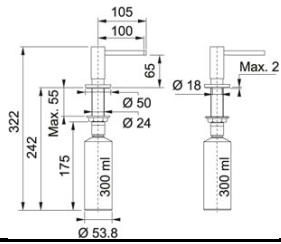

Swivel Spout Matt Black | 115.0524.888

FAMILY : Taps | SERIE : Active Plus | MODEL : Swivel Spout | INSTALLATION TYPE : Worktop/Sink | FINISH : Matt Black

---

RECOMMENDED

119.0547.906