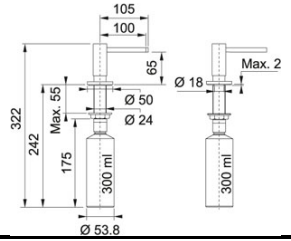

Swivel Spout Smoked Chrome | 115.0524.924

FAMILY : Taps | SERIE : Active Plus | MODEL : Swivel Spout | INSTALLATION TYPE : Worktop/Sink | FINISH : Smoked Chrome

TECHNICAL DATA

Version	Swivel Spout
Tap Pressure	High Pressure
Tap Operation	Side Lever
Handle Width	120.00 mm
Height Overall	310.00 mm
Height to End of Spout	280.00 mm
Spout reach	237.00 mm
Tap rotation	360 °
Diameter	Ø 35 mm
Cabinet Size	Ø 50 mm
Base	Ø 50
Type	Ceramic Cartridge
Hot Flow Rate at 0.3 bar	1.20 litres/min
Suitable for low pressure system	No
Price	£288.00

Swivel Spout Smoked Chrome | 115.0524.924

FAMILY : **Taps** | SERIE : **Active Plus** | MODEL : **Swivel Spout** | INSTALLATION TYPE : **Worktop/Sink** | FINISH : **Smoked Chrome**

RECOMMENDED

119.0547.909
