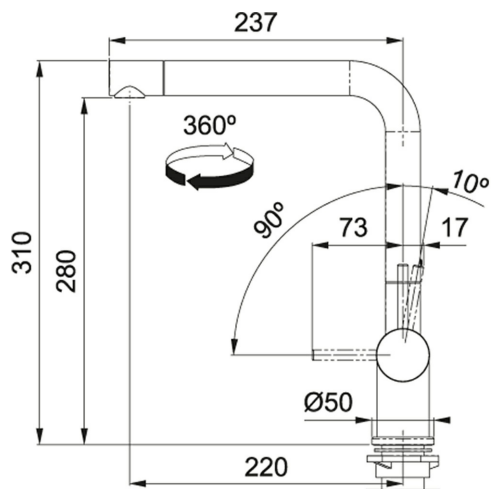

Swivel Spout Smoked Chrome | 115.0524.924

FAMILY : Taps | SERIE : Active Plus | MODEL : Swivel Spout | INSTALLATION TYPE : Worktop/Sink | FINISH : Smoked Chrome

TECHNICAL DATA

Version	Swivel Spout
Tap Pressure	High Pressure
Tap Operation	Side Lever
Handle Width	120.00 mm
Height Overall	310.00 mm
Height to End of Spout	280.00 mm
Spout reach	237.00 mm
Tap rotation	360 °
Diameter	Ø 35 mm
Cabinet Size	Ø 50 mm
Base	Ø 50
Type	Ceramic Cartridge
Hot Flow Rate at 0.3 bar	1.20 litres/min
Suitable for low pressure system	No
Price	£288.00

Swivel Spout Smoked Chrome | 115.0524.924

FAMILY : **Taps** | SERIE : **Active Plus** | MODEL : **Swivel Spout** | INSTALLATION TYPE : **Worktop/Sink** | FINISH : **Smoked Chrome**

RECOMMENDED

119.0547.909
