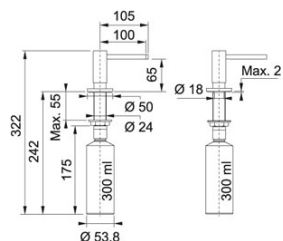

Brass | 115.0524.927

FAMILY : Taps | SERIE : Active Plus | MODEL : Pull Out Spray | INSTALLATION TYPE : Worktop/Sink | FINISH : Brass

TECHNICAL DATA

Height Overall	310.00 mm
Spout reach	236.00 mm
Handle Width	120.00 mm
Tap rotation	360 °
Height to End of Spout	280.00 mm
Base	Ø 50
Version	Pull Out Spray
Tap Pressure	High Pressure
Type of Material	BRASS
Type	MIXER-TAP
Diameter	Ø 35 mm
Water Mixing Cartridge	Ceramic discs
Cabinet Size	50
Hot Flow Rate at 0.3 bar	2.40 litres/min
Suitable for low pressure system	No
Type of aerator	honeycomb
Price	£370.00

Brass | 115.0524.927

FAMILY : Taps | SERIE : Active Plus | MODEL : Pull Out Spray | INSTALLATION TYPE : Worktop/Sink | FINISH : Brass

RECOMMENDED

119.0547.910
