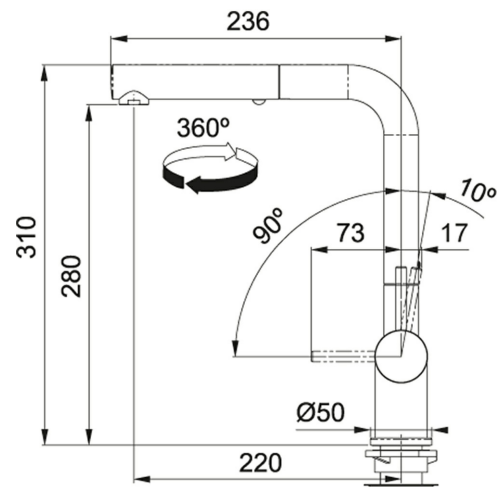

Brass | 115.0524.927

FAMILY : Taps | SERIE : Active Plus | MODEL : Pull Out Spray | INSTALLATION TYPE : Worktop/Sink | FINISH : Brass

TECHNICAL DATA

Height Overall	310.00 mm
Spout reach	236.00 mm
Handle Width	120.00 mm
Tap rotation	360 °
Height to End of Spout	280.00 mm
Base	Ø 50
Version	Pull Out Spray
Tap Pressure	High Pressure
Type of Material	BRASS
Type	MIXER-TAP
Diameter	Ø 35 mm
Water Mixing Cartridge	Ceramic discs
Cabinet Size	50
Hot Flow Rate at 0.3 bar	2.40 litres/min
Suitable for low pressure system	No
Type of aerator	honeycomb
Price	£370.00

Brass | 115.0524.927

FAMILY : Taps | SERIE : Active Plus | MODEL : Pull Out Spray | INSTALLATION TYPE : Worktop/Sink | FINISH : Brass

RECOMMENDED

119.0547.910
