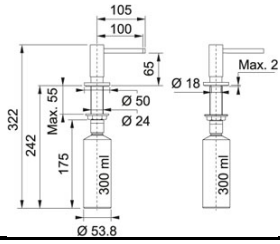

Matt Black | 115.0524.890

FAMILY : Taps | SERIE : Active Plus | INSTALLATION TYPE : Worktop/Sink | MODEL : Pull Out Spray | FINISH : Matt Black

TECHNICAL DATA

Height Overall	310.00 mm
Spout reach	236.00 mm
Handle Width	120.00 mm
Tap rotation	360 °
Height to End of Spout	280.00 mm
Base	Ø 50
Tap Pressure	High Pressure
Type of Material	BRASS
Type	MIXER-TAP
Version	Pull Out Spray
Diameter	Ø 35 mm
Water Mixing Cartridge	Ceramic discs
Cabinet Size	50
Hot Flow Rate at 0.3 bar	2.40 litres/min
Suitable for low pressure system	No
Type of aerator	honeycomb
Price	£370.00

Matt Black | 115.0524.890

FAMILY : Taps | SERIE : Active Plus | INSTALLATION TYPE : Worktop/Sink | MODEL : Pull Out Spray | FINISH : Matt Black

RECOMMENDED

119.0547.906
