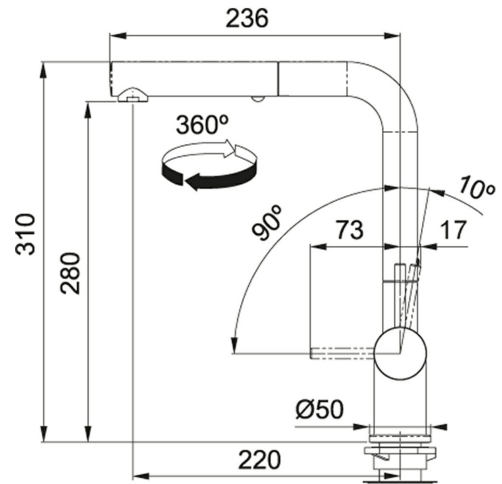

Matt Black | 115.0524.890

FAMILY : Taps | SERIE : Active Plus | INSTALLATION TYPE : Worktop/Sink | MODEL : Pull Out Spray | FINISH : Matt Black

TECHNICAL DATA

Height Overall	310.00 mm
Spout reach	236.00 mm
Handle Width	120.00 mm
Tap rotation	360 °
Height to End of Spout	280.00 mm
Base	Ø 50
Tap Pressure	High Pressure
Type of Material	BRASS
Type	MIXER-TAP
Version	Pull Out Spray
Diameter	Ø 35 mm
Water Mixing Cartridge	Ceramic discs
Cabinet Size	50
Hot Flow Rate at 0.3 bar	2.40 litres/min
Suitable for low pressure system	No
Type of aerator	honeycomb
Price	£370.00

Matt Black | 115.0524.890

FAMILY : Taps | SERIE : Active Plus | INSTALLATION TYPE : Worktop/Sink | MODEL : Pull Out Spray | FINISH : Matt Black

RECOMMENDED

119.0547.906
