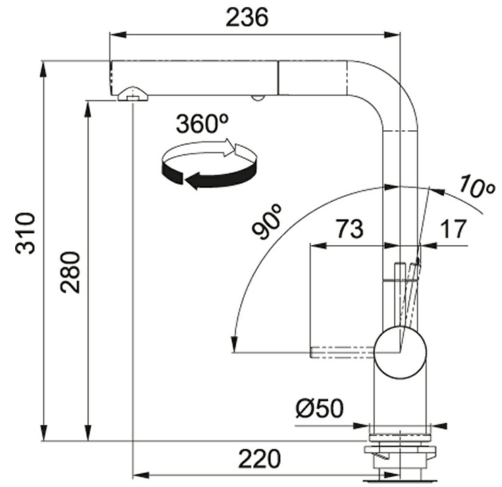

Smoked Chrome | 115.0524.925

FAMILY : Taps | SERIE : Active Plus | INSTALLATION TYPE : Worktop/Sink | FINISH : Smoked Chrome | MODEL : Pull Out Spray

TECHNICAL DATA

Height Overall	310.00 mm
Spout reach	236.00 mm
Handle Width	120.00 mm
Tap rotation	360 °
Height to End of Spout	280.00 mm
Base	Ø 50
Version	Pull Out Spray
Tap Pressure	High Pressure
Type of Material	BRASS
Type	MIXER-TAP
Diameter	Ø 35 mm
Water Mixing Cartridge	Ceramic discs
Cabinet Size	50
Hot Flow Rate at 0.3 bar	2.40 litres/min
Suitable for low pressure system	No
Type of aerator	honeycomb
Price	£370.00

Smoked Chrome | 115.0524.925

FAMILY : **Taps** | SERIE : **Active Plus** | INSTALLATION TYPE : **Worktop/Sink** | FINISH : **Smoked Chrome** | MODEL : **Pull Out Spray**

RECOMMENDED

119.0547.909
