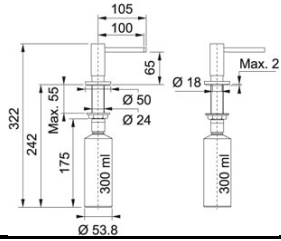

Smoked Chrome | 115.0524.925

FAMILY : Taps | SERIE : Active Plus | INSTALLATION TYPE : Worktop/Sink | FINISH : Smoked Chrome | MODEL : Pull Out Spray

TECHNICAL DATA

Height Overall	310.00 mm
Spout reach	236.00 mm
Handle Width	120.00 mm
Tap rotation	360 °
Height to End of Spout	280.00 mm
Base	Ø 50
Version	Pull Out Spray
Tap Pressure	High Pressure
Type of Material	BRASS
Type	MIXER-TAP
Diameter	Ø 35 mm
Water Mixing Cartridge	Ceramic discs
Cabinet Size	50
Hot Flow Rate at 0.3 bar	2.40 litres/min
Suitable for low pressure system	No
Type of aerator	honeycomb
Price	£370.00

Smoked Chrome | 115.0524.925

FAMILY : **Taps** | SERIE : **Active Plus** | INSTALLATION TYPE : **Worktop/Sink** | FINISH : **Smoked Chrome** | MODEL : **Pull Out Spray**

RECOMMENDED

119.0547.909
