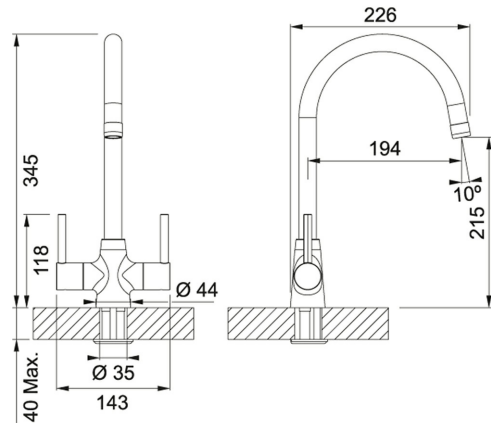

Swivel Spout Chrome | 115.0433.948

FAMILY : Taps | SERIE : Anteleo | MODEL : Swivel Spout | FINISH : Chrome | INSTALLATION TYPE : Sink/Worktop

Available in Chrome with sleek stylish levers, the Anteleo will complement all kitchen styles.

TECHNICAL DATA

Version	Swivel Spout
Height Overall	345.00 mm
Spout reach	194.00 mm
Height to End of Spout	215.00 mm
Handle Width	142.00 mm
Hot Flow Rate at 0.3 bar	4.00 litres/min
Suitable for low pressure system	Yes
Tap Operation	2 Handle mixer
Price	£190.00