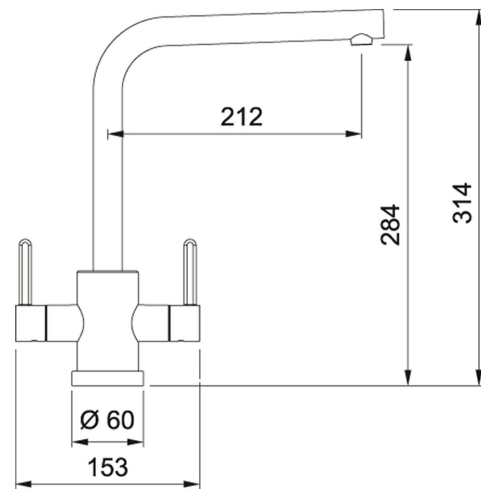

Swivel Spout Brass | 115.0567.618

FAMILY : Taps | SERIE : Krios | INSTALLATION TYPE : Sink/Worktop | MODEL : Swivel Spout | FINISH : Brass

The Krios is a modern design with slim levers and a perlator. Available in 5 different finishes.

This tap replaces the Olympus U-Spout.

TECHNICAL DATA

Version	Single-Flow Spout
Hot Flow Rate at 0.3 bar	4.84 litres/min
Suitable for low pressure system	Yes
Height Overall	314.00 mm
Spout reach	212.00 mm
Height to End of Spout	284.00 mm
Base	Ø-60
Handle Width	153.00 mm
Water Mixing Cartridge	Ceramic discs
Price	£382.00

Swivel Spout Brass | 115.0567.618

FAMILY : Taps | SERIE : Krios | INSTALLATION TYPE : Sink/Worktop | MODEL : Swivel Spout | FINISH : Brass

RECOMMENDED

119.0547.910
