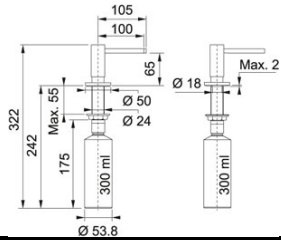

This tap replaces the Olympus U-Spout.

TECHNICAL DATA

Version	Single-Flow Spout
Hot Flow Rate at 0.3 bar	4.84 litres/min
Suitable for low pressure system	Yes
Height Overall	314.00 mm
Spout reach	212.00 mm
Height to End of Spout	284.00 mm
Base	Ø-60
Handle Width	153.00 mm
Water Mixing Cartridge	Ceramic discs
Price	£382.00

Swivel Spout Brass | 115.0567.618

FAMILY : Taps | SERIE : Krios | INSTALLATION TYPE : Sink/Worktop | MODEL : Swivel Spout | FINISH : Brass

RECOMMENDED

119.0547.910
