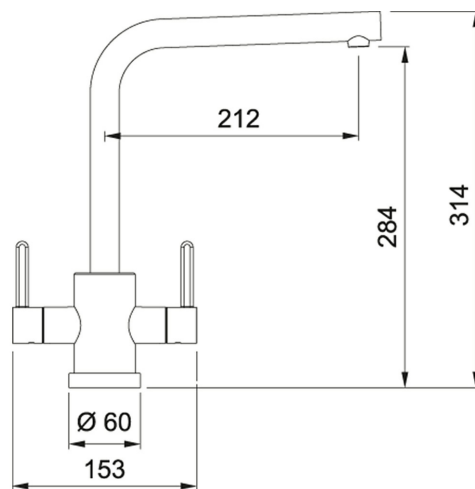

Swivel Spout SilkSteel | 115.0567.617

FAMILY : Taps | SERIE : Krios | INSTALLATION TYPE : Sink/Worktop | FINISH : SilkSteel | MODEL : Swivel Spout

The Krios is a modern design with slim levers and a perlator. Available in 5 different finishes.

This tap replaces the Olympus U-Spout.

TECHNICAL DATA

Version	Single-Flow Spout
Hot Flow Rate at 0.3 bar	4.84 litres/min
Suitable for low pressure system	Yes
Height Overall	314.00 mm
Spout reach	212.00 mm
Height to End of Spout	284.00 mm
Base	Ø-60
Handle Width	153.00 mm
Water Mixing Cartridge	Ceramic discs
Price	£348.00