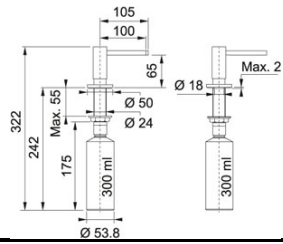

Swivel Spout Smoked Chrome | 115.0567.620

FAMILY : Taps | SERIE : Krios | INSTALLATION TYPE : Sink/Worktop | FINISH : Smoked Chrome | MODEL : Swivel Spout

---

RECOMMENDED

119.0547.909