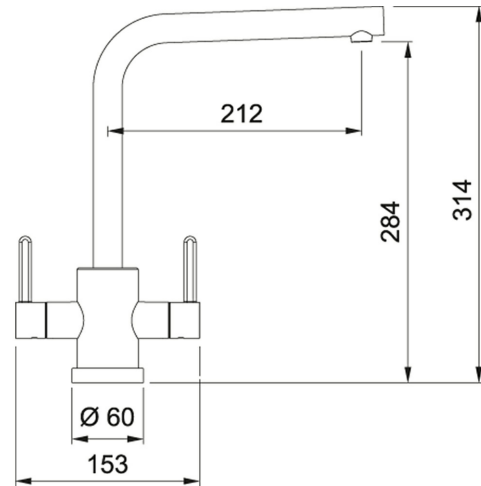

## Swivel Spout Smoked Chrome | 115.0567.620

FAMILY : Taps | SERIE : Krios | INSTALLATION TYPE : Sink/Worktop | FINISH : Smoked Chrome | MODEL : Swivel Spout

The Krios is a modern design with slim levers and a perlator. Available in 5 different finishes.

This tap replaces the Olympus U-Spout.

### TECHNICAL DATA

Version	Single-Flow Spout
Hot Flow Rate at 0.3 bar	4.84 litres/min
Suitable for low pressure system	Yes
Height Overall	314.00 mm
Spout reach	212.00 mm
Height to End of Spout	284.00 mm
Base	Ø-60
Handle Width	153.00 mm
Water Mixing Cartridge	Ceramic discs
Price	£382.00