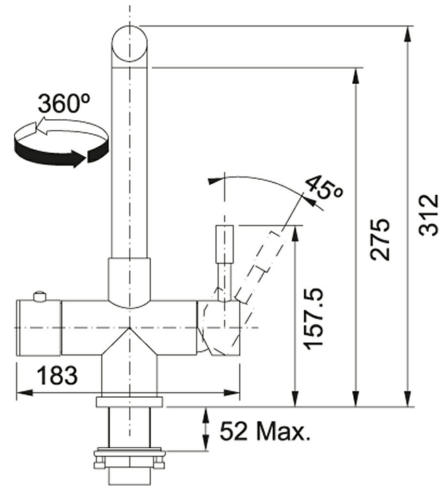

Minerva Mondial Stainless Steel | 119.0518.864

INSTALLATION TYPE : Sink/Worktop | FAMILY : Instant boiling water taps | SERIE : 3-in-1 Tap | MODEL : Minerva Mondial | SERIE : Minerva Mondial | FINISH : Stainless Steel

TECHNICAL DATA

Version	Bi-Flow Spout
Handle Width	96.00 mm
Height Overall	330.00 mm
Height to End of Spout	276.00 mm
Spout reach	200.00 mm
Hot Flow Rate at 0.3 bar	1.90 litres/min
Suitable for low pressure system	No