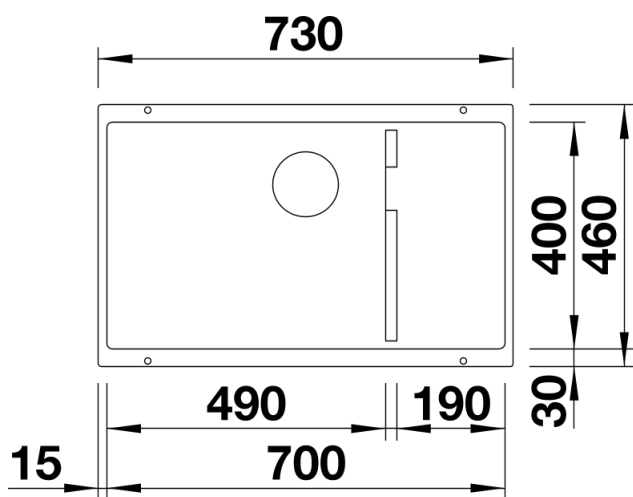

Product information sheet SUBLINE 700-U Level

Item no. 523540

Benefits

- Maximum bowl size provided by the very best in production and mounting technology
- Undermount bowl for solid surface worktops
- Timelessly elegant, contoured bowl design
- Entire system for a wide variety of plans featuring large and small bowls
- Elegant and hygienic: the covered C-overflow and InFino strainer system

Colours

Available colours:

anthracite
jasmine
white
alumetallic
pearl grey
rock grey
coffee
tartufo
black

SILGRANIT alumetallic

Planning information

- Cut out: 700 x 400 x R10
Left hand bowl only

Scope of supply

Waste fitting with space-saving pipe, 3 1/2" InFino basket strainer

Details

Top view

Cut-out

Front view

Side view