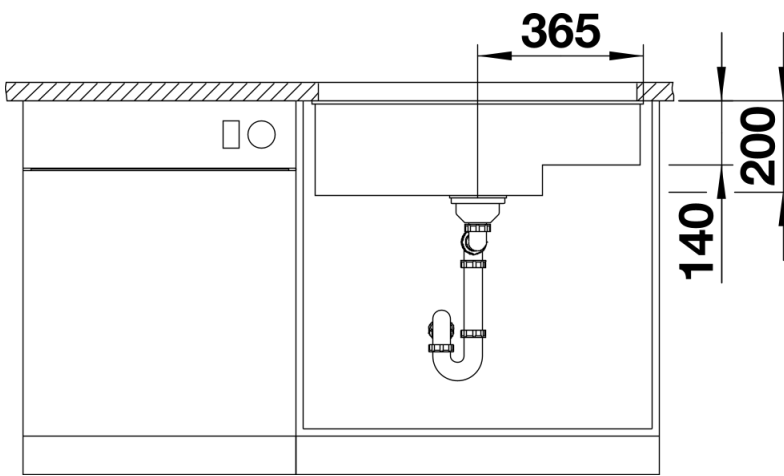

Product information sheet SUBLINE 700-U Level

Item no. 523540

Benefits

- Maximum bowl size provided by the very best in production and mounting technology
- Undermount bowl for solid surface worktops
- Timelessly elegant, contoured bowl design
- Entire system for a wide variety of plans featuring large and small bowls
- Elegant and hygienic: the covered C-overflow and InFino strainer system

Colours

Available colours:

anthracite
jasmine
white
alumetallic
pearl grey
rock grey
coffee
tartufo
black

SILGRANIT alumetallic

Planning information

- Cut out: 700 x 400 x R10
Left hand bowl only

Scope of supply

Waste fitting with space-saving pipe, 3 1/2" InFino basket strainer

Details

Top view

Cut-out

Front view

Side view