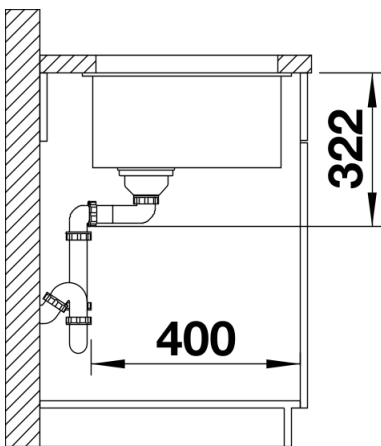

Colours

Available colours:

anthracite
jasmine
white
alumetallic
pearl grey
rock grey
coffee
tartufo
black

SILGRANIT alumetallic

Planning information

- Cut out: 700 x 400 x R10
Left hand bowl only

Scope of supply

Waste fitting with space-saving pipe, 3 1/2" InFino basket strainer

Details

Top view

Cut-out

Front view

Side view