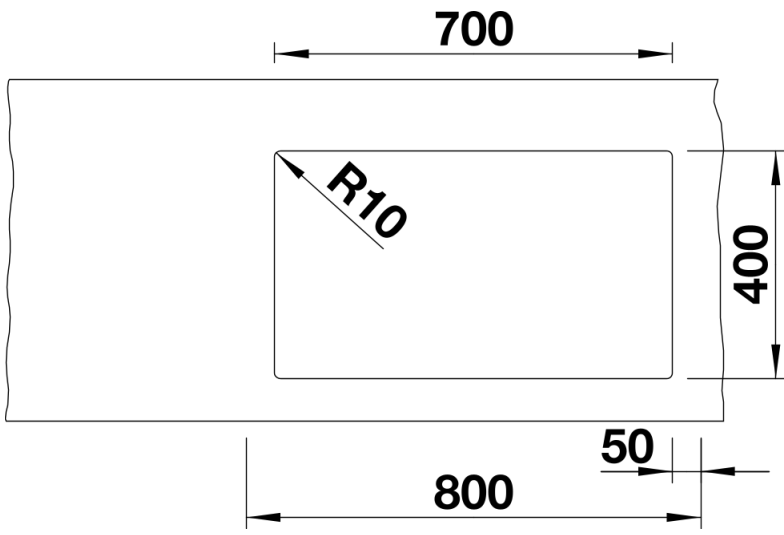

Product information sheet SUBLINE 700-U Level

Item no. 523540

Benefits

- Maximum bowl size provided by the very best in production and mounting technology
- Undermount bowl for solid surface worktops
- Timelessly elegant, contoured bowl design
- Entire system for a wide variety of plans featuring large and small bowls
- Elegant and hygienic: the covered C-overflow and InFino strainer system

Colours

Available colours:

anthracite
jasmine
white
alumetallic
pearl grey
rock grey
coffee
tartufo
black

SILGRANIT alumetallic

Planning information

- Cut out: 700 x 400 x R10
Left hand bowl only

Scope of supply

Waste fitting with space-saving pipe, 3 1/2" InFino basket strainer

Details

Top view

Cut-out

Front view

Side view