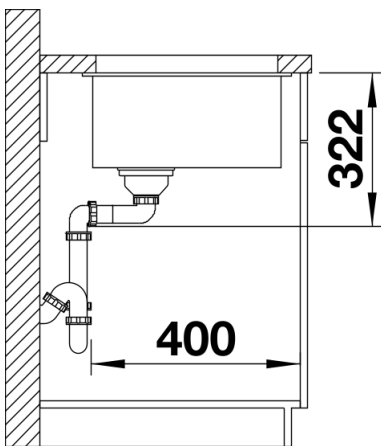

Colours

Available colours:

anthracite
jasmine
white
alumetallic
pearl grey
rock grey
coffee
tartufo
black

SILGRANIT anthracite

Planning information

- Cut out: 700 x 400 x R10
Left hand bowl only

Scope of supply

Waste fitting with space-saving pipe, 3 1/2" InFino basket strainer

Details

Top view

Cut-out

Front view

Side view