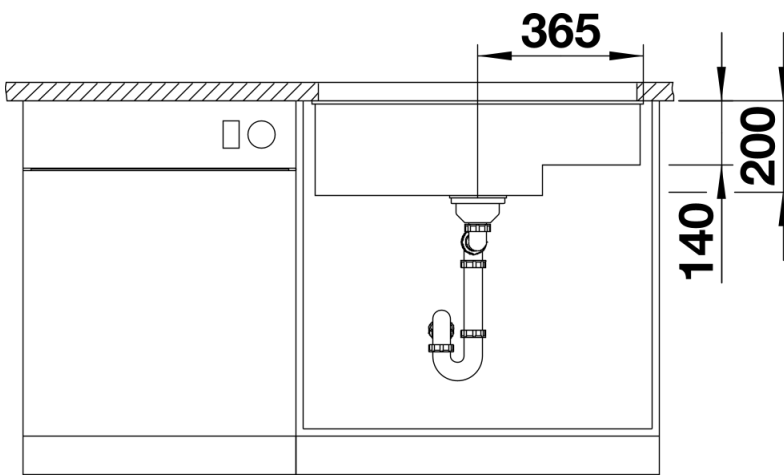

Product information sheet SUBLINE 700-U Level

Item no. 523538

Benefits

- Maximum bowl size provided by the very best in production and mounting technology
- Undermount bowl for solid surface worktops
- Timelessly elegant, contoured bowl design
- Entire system for a wide variety of plans featuring large and small bowls
- Elegant and hygienic: the covered C-overflow and InFino strainer system

Colours

Available colours:

anthracite
jasmine
white
alumetallic
pearl grey
rock grey
coffee
tartufo
black

SILGRANIT anthracite

Planning information

- Cut out: 700 x 400 x R10
Left hand bowl only

Scope of supply

Waste fitting with space-saving pipe, 3 1/2" InFino basket strainer

Details

Top view

Cut-out

Front view

Side view