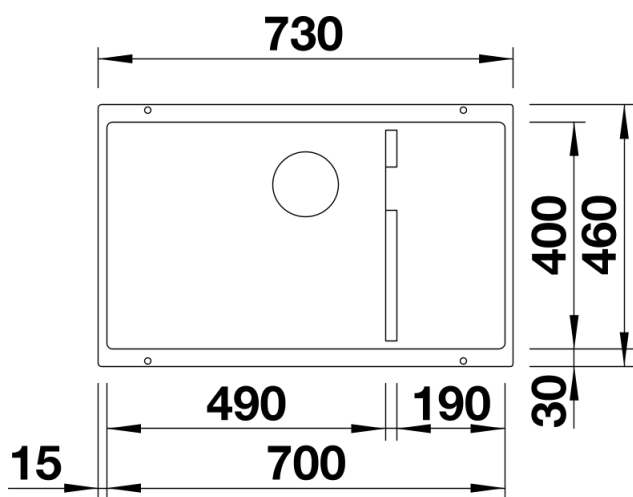

Product information sheet SUBLINE 700-U Level

Item no. 523538

Benefits

- Maximum bowl size provided by the very best in production and mounting technology
- Undermount bowl for solid surface worktops
- Timelessly elegant, contoured bowl design
- Entire system for a wide variety of plans featuring large and small bowls
- Elegant and hygienic: the covered C-overflow and InFino strainer system

Colours

Available colours:

anthracite
jasmine
white
alumetallic
pearl grey
rock grey
coffee
tartufo
black

SILGRANIT anthracite

Planning information

- Cut out: 700 x 400 x R10
Left hand bowl only

Scope of supply

Waste fitting with space-saving pipe, 3 1/2" InFino basket strainer

Details

Top view

Cut-out

Front view

Side view