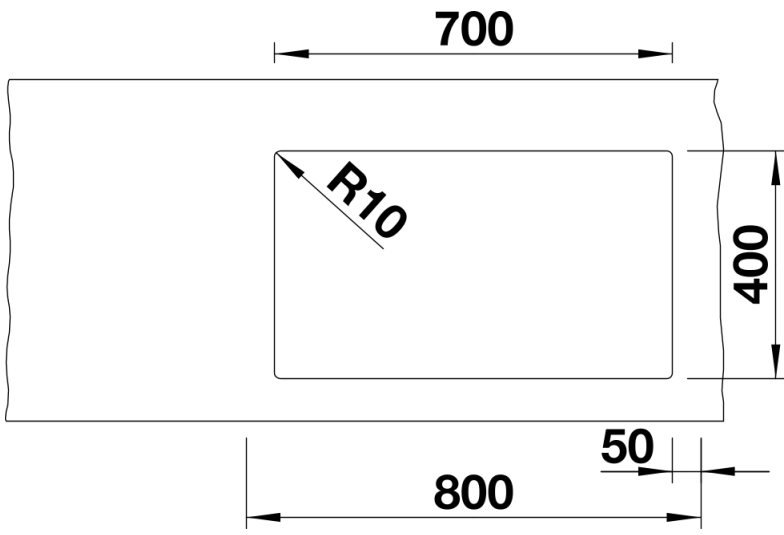

Product information sheet SUBLINE 700-U Level

Item no. 523538

Benefits

- Maximum bowl size provided by the very best in production and mounting technology
- Undermount bowl for solid surface worktops
- Timelessly elegant, contoured bowl design
- Entire system for a wide variety of plans featuring large and small bowls
- Elegant and hygienic: the covered C-overflow and InFino strainer system

Colours

Available colours:

anthracite
jasmine
white
alumetallic
pearl grey
rock grey
coffee
tartufo
black

SILGRANIT anthracite

Planning information

- Cut out: 700 x 400 x R10
Left hand bowl only

Scope of supply

Waste fitting with space-saving pipe, 3 1/2" InFino basket strainer

Details

Top view

Cut-out

Front view

Side view