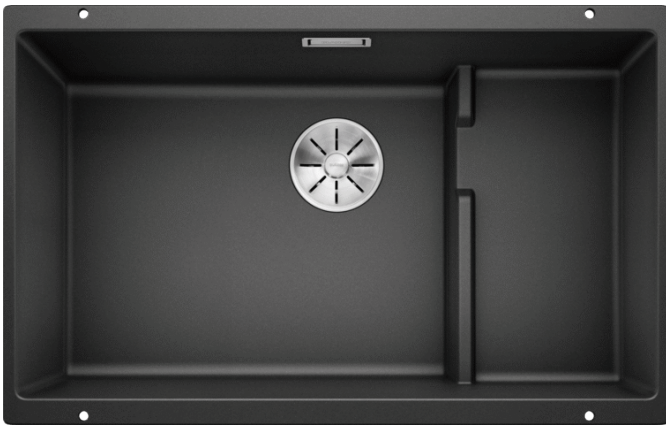

Product information sheet SUBLINE 700-U Level

Item no. 523538

Benefits

- Maximum bowl size provided by the very best in production and mounting technology
- Undermount bowl for solid surface worktops
- Timelessly elegant, contoured bowl design
- Entire system for a wide variety of plans featuring large and small bowls
- Elegant and hygienic: the covered C-overflow and InFino strainer system

Colours

Available colours:

anthracite
jasmine
white
alumetallic
pearl grey
rock grey
coffee
tartufo
black

SILGRANIT anthracite

Planning information

- Cut out: 700 x 400 x R10
Left hand bowl only

Scope of supply

Waste fitting with space-saving pipe, 3 1/2" InFino basket strainer

Details

Top view

Cut-out

Front view

Side view