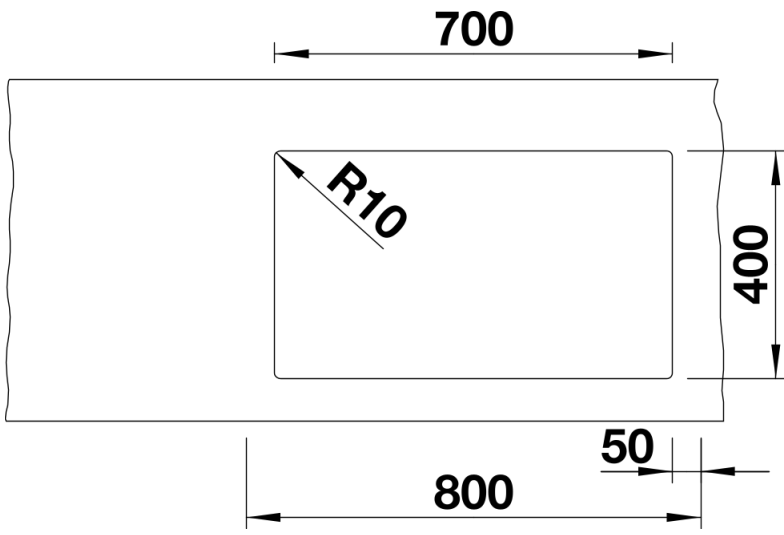

Product information sheet SUBLINE 700-U Level

Item no. 526004

Benefits

- Maximum bowl size provided by the very best in production and mounting technology
- Undermount bowl for solid surface worktops
- Timelessly elegant, contoured bowl design
- Entire system for a wide variety of plans featuring large and small bowls
- Elegant and hygienic: the covered C-overflow and InFino strainer system

Colours

SILGRANIT black

Available colours:

anthracite
jasmine
white
alumetallic
pearl grey
rock grey
coffee
tartufo
black

Planning information

- Cut out: 700 x 400 x R10
Left hand bowl only

Scope of supply

Waste fitting with space-saving pipe, 3 ½" InFino basket strainer

Details

Top view

Cut-out

Front view

Side view