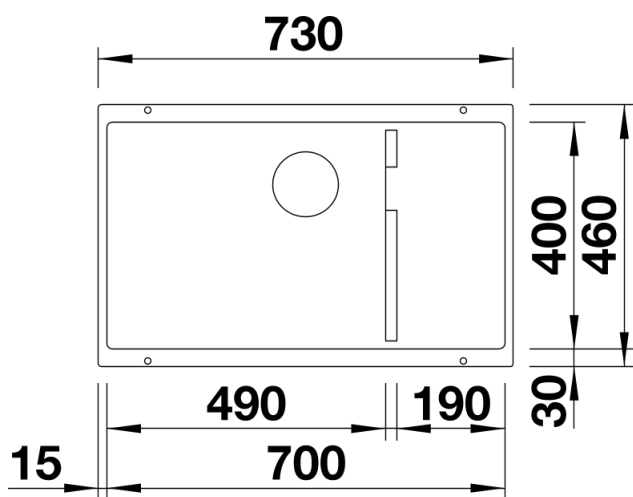

Product information sheet SUBLINE 700-U Level

Item no. 526004

Benefits

- Maximum bowl size provided by the very best in production and mounting technology
- Undermount bowl for solid surface worktops
- Timelessly elegant, contoured bowl design
- Entire system for a wide variety of plans featuring large and small bowls
- Elegant and hygienic: the covered C-overflow and InFino strainer system

Colours

SILGRANIT black

Available colours:

anthracite
jasmine
white
alumetallic
pearl grey
rock grey
coffee
tartufo
black

Planning information

- Cut out: 700 x 400 x R10
Left hand bowl only

Scope of supply

Waste fitting with space-saving pipe, 3 ½" InFino basket strainer

Details

Top view

Cut-out

Front view

Side view