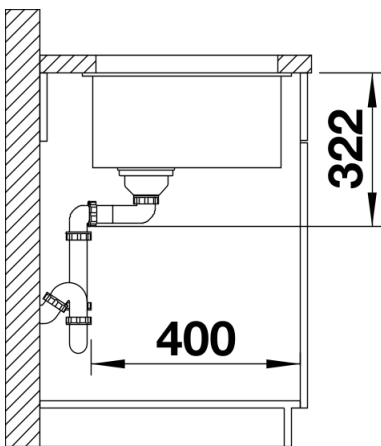

Colours

SILGRANIT black

Available colours:

anthracite
jasmine
white
alumetallic
pearl grey
rock grey
coffee
tartufo
black

Planning information

- Cut out: 700 x 400 x R10
Left hand bowl only

Scope of supply

Waste fitting with space-saving pipe, 3 ½" InFino basket strainer

Details

Top view

Cut-out

Front view

Side view