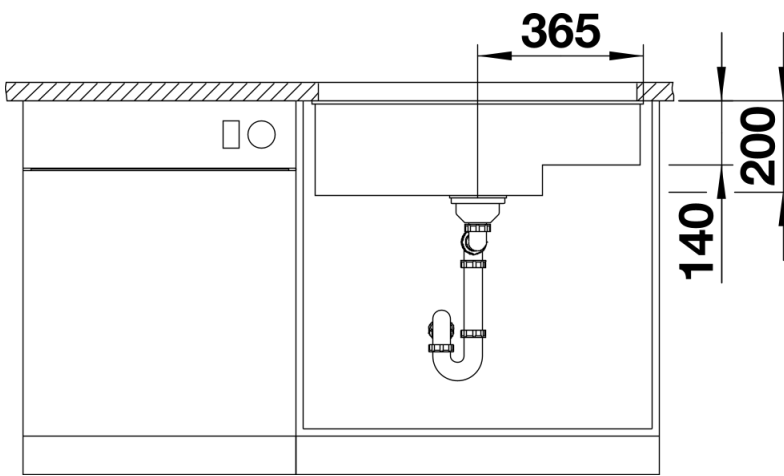

Product information sheet SUBLINE 700-U Level

Item no. 526004

Benefits

- Maximum bowl size provided by the very best in production and mounting technology
- Undermount bowl for solid surface worktops
- Timelessly elegant, contoured bowl design
- Entire system for a wide variety of plans featuring large and small bowls
- Elegant and hygienic: the covered C-overflow and InFino strainer system

Colours

SILGRANIT black

Available colours:

anthracite
jasmine
white
alumetallic
pearl grey
rock grey
coffee
tartufo
black

Planning information

- Cut out: 700 x 400 x R10
Left hand bowl only

Scope of supply

Waste fitting with space-saving pipe, 3 ½" InFino basket strainer

Details

Top view

Cut-out

Front view

Side view