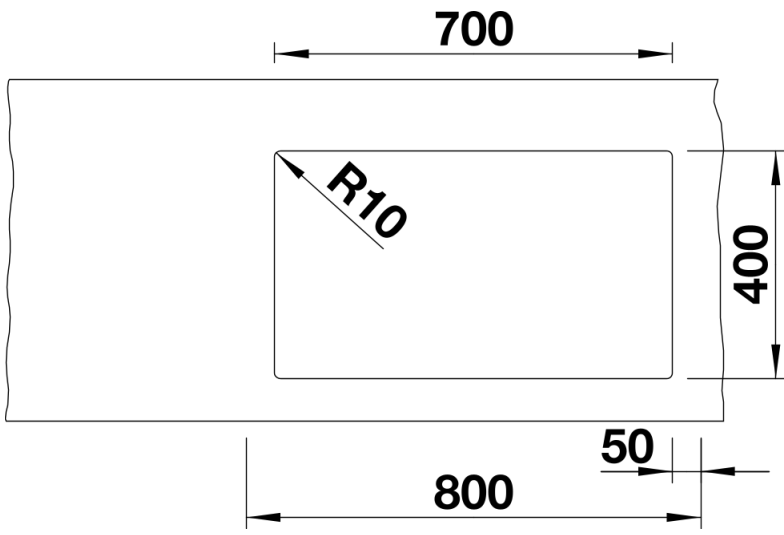

Product information sheet SUBLINE 700-U Level

Item no. 523547

Benefits

- Maximum bowl size provided by the very best in production and mounting technology
- Undermount bowl for solid surface worktops
- Timelessly elegant, contoured bowl design
- Entire system for a wide variety of plans featuring large and small bowls
- Elegant and hygienic: the covered C-overflow and InFino strainer system

Colours

Available colours:

anthracite
jasmine
white
alumetallic
pearl grey
rock grey
coffee
tartufo
black

SILGRANIT coffee

Planning information

- Cut out: 700 x 400 x R10
Left hand bowl only

Scope of supply

Waste fitting with space-saving pipe, 3 ½" InFino basket strainer

Details

Top view

Cut-out

Front view

Side view