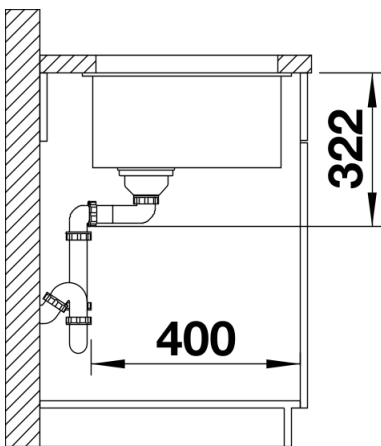

Colours

Available colours:

anthracite
jasmine
white
alumetallic
pearl grey
rock grey
coffee
tartufo
black

SILGRANIT coffee

Planning information

- Cut out: 700 x 400 x R10
Left hand bowl only

Scope of supply

Waste fitting with space-saving pipe, 3 ½" InFino basket strainer

Details

Top view

Cut-out

Front view

Side view