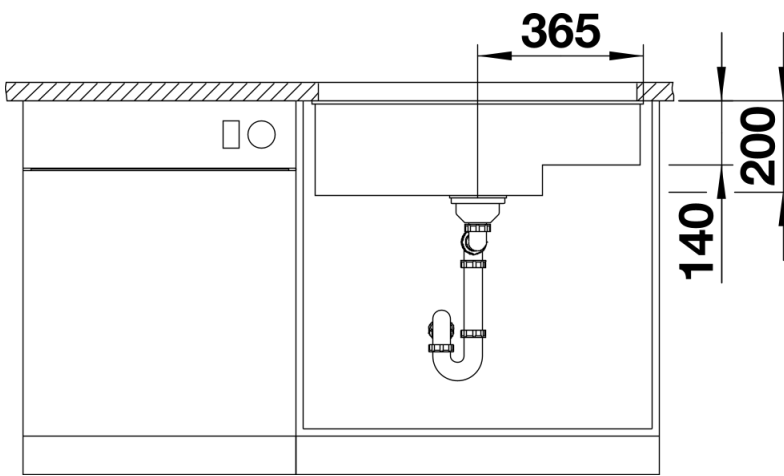

Product information sheet SUBLINE 700-U Level

Item no. 523547

Benefits

- Maximum bowl size provided by the very best in production and mounting technology
- Undermount bowl for solid surface worktops
- Timelessly elegant, contoured bowl design
- Entire system for a wide variety of plans featuring large and small bowls
- Elegant and hygienic: the covered C-overflow and InFino strainer system

Colours

Available colours:

anthracite
jasmine
white
alumetallic
pearl grey
rock grey
coffee
tartufo
black

SILGRANIT coffee

Planning information

- Cut out: 700 x 400 x R10
Left hand bowl only

Scope of supply

Waste fitting with space-saving pipe, 3 ½" InFino basket strainer

Details

Top view

Cut-out

Front view

Side view