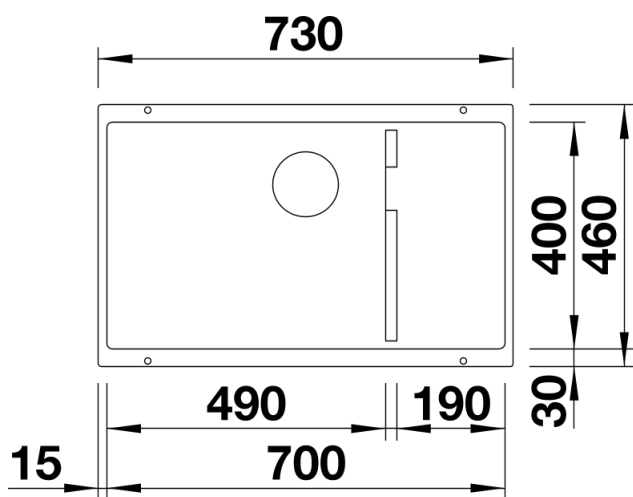

Product information sheet SUBLINE 700-U Level

Item no. 523547

Benefits

- Maximum bowl size provided by the very best in production and mounting technology
- Undermount bowl for solid surface worktops
- Timelessly elegant, contoured bowl design
- Entire system for a wide variety of plans featuring large and small bowls
- Elegant and hygienic: the covered C-overflow and InFino strainer system

Colours

Available colours:

anthracite
jasmine
white
alumetallic
pearl grey
rock grey
coffee
tartufo
black

SILGRANIT coffee

Planning information

- Cut out: 700 x 400 x R10
Left hand bowl only

Scope of supply

Waste fitting with space-saving pipe, 3 ½" InFino basket strainer

Details

Top view

Cut-out

Front view

Side view