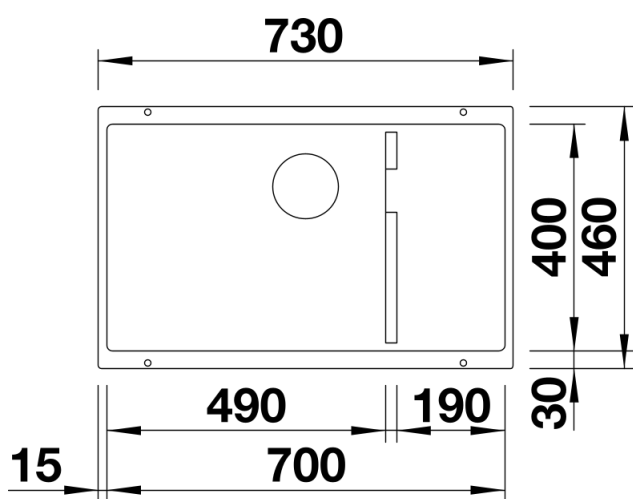

Product information sheet SUBLINE 700-U Level

Item no. 523543

Benefits

- Maximum bowl size provided by the very best in production and mounting technology
- Undermount bowl for solid surface worktops
- Timelessly elegant, contoured bowl design
- Entire system for a wide variety of plans featuring large and small bowls
- Elegant and hygienic: the covered C-overflow and InFino strainer system

Colours

Available colours:

anthracite
jasmine
white
alumetallic
pearl grey
rock grey
coffee
tartufo
black

SILGRANIT jasmine

Planning information

- Cut out: 700 x 400 x R10
Left hand bowl only

Scope of supply

Waste fitting with space-saving pipe, 3 ½" InFino basket strainer

Details

Top view

Cut-out

Front view

Side view