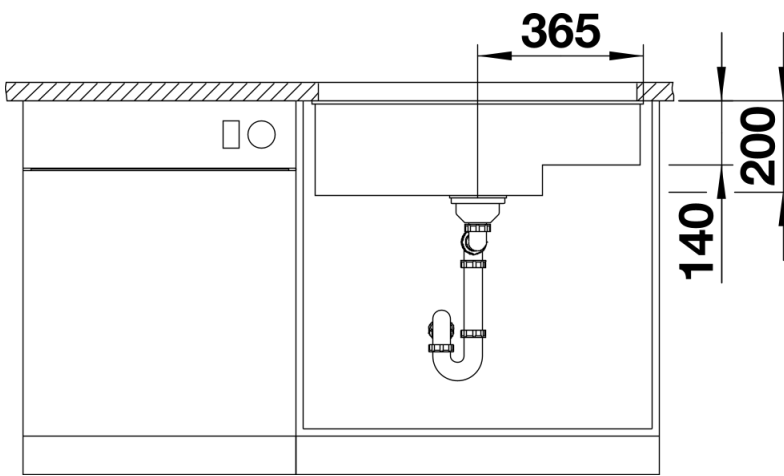

Product information sheet SUBLINE 700-U Level

Item no. 523543

Benefits

- Maximum bowl size provided by the very best in production and mounting technology
- Undermount bowl for solid surface worktops
- Timelessly elegant, contoured bowl design
- Entire system for a wide variety of plans featuring large and small bowls
- Elegant and hygienic: the covered C-overflow and InFino strainer system

Colours

Available colours:

anthracite
jasmine
white
alumetallic
pearl grey
rock grey
coffee
tartufo
black

SILGRANIT jasmine

Planning information

- Cut out: 700 x 400 x R10
Left hand bowl only

Scope of supply

Waste fitting with space-saving pipe, 3 ½" InFino basket strainer

Details

Top view

Cut-out

Front view

Side view