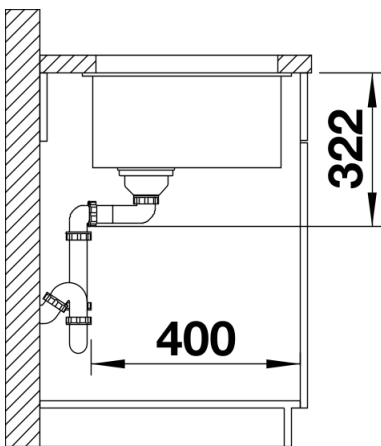

Colours

Available colours:

anthracite
jasmine
white
alumetallic
pearl grey
rock grey
coffee
tartufo
black

SILGRANIT jasmine

Planning information

- Cut out: 700 x 400 x R10
Left hand bowl only

Scope of supply

Waste fitting with space-saving pipe, 3 ½" InFino basket strainer

Details

Top view

Cut-out

Front view

Side view