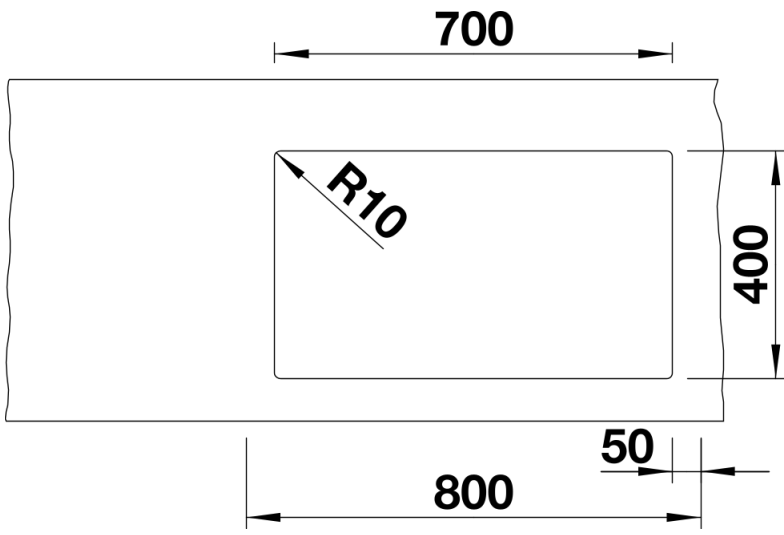

Product information sheet SUBLINE 700-U Level

Item no. 523543

Benefits

- Maximum bowl size provided by the very best in production and mounting technology
- Undermount bowl for solid surface worktops
- Timelessly elegant, contoured bowl design
- Entire system for a wide variety of plans featuring large and small bowls
- Elegant and hygienic: the covered C-overflow and InFino strainer system

Colours

Available colours:

anthracite
jasmine
white
alumetallic
pearl grey
rock grey
coffee
tartufo
black

SILGRANIT jasmine

Planning information

- Cut out: 700 x 400 x R10
Left hand bowl only

Scope of supply

Waste fitting with space-saving pipe, 3 ½" InFino basket strainer

Details

Top view

Cut-out

Front view

Side view